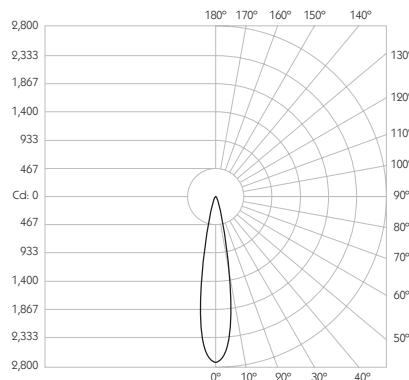

For 3000K Substitute XX with 30 | For 2700K Substitute XX with 27

Category Interior use only IP20
Material Machined Aluminium
Finish Brushed Aluminium | Black | White | Custom
System Eutrac | Monopoint | LV tracks
Lockable Pan & Tilt
Accessories Snoots | Louvres | Lenses
System Power 9.8W
Module Output 712lm
Absolute Output 678lm
LOR 95%
Colour Temperature 3000K | 2700K | *
CRI Ra: 95 **TM-30** Rf: 93 Rg: 99
Optics 20°
Gear Type Dimmable options available
Weight 403g

Product Photometry independently tested in accordance with LM-79

Distance (m)	Beam Diameter (m)	Illuminance (lx)
1m	0.35m	2,731 lx
2m	0.71m	683 lx
3m	1.06m	303 lx
4m	1.41m	171 lx
5m	1.76m	109 lx

	BT-722-AL-XX9520	RT-722-AL-XX9520	EUT3-722-AL-XX9520	MPS-722-AL-XX9520		MPX-722-AL-XX9520	MPY-722-AL-XX9520	MPZ-722-AL-XX9520
		RT-722-BK-XX9520	EUT3-722-BK-XX9520	MPS-722-BK-XX9520		MPX-722-BK-XX9520	MPY-722-BK-XX9520	MPZ-722-BK-XX9520
		RT-722-WH-XX9520	EUT3-722-WH-XX9520	MPS-722-WH-XX9520		MPX-722-WH-XX9520	MPY-722-WH-XX9520	MPZ-722-WH-XX9520