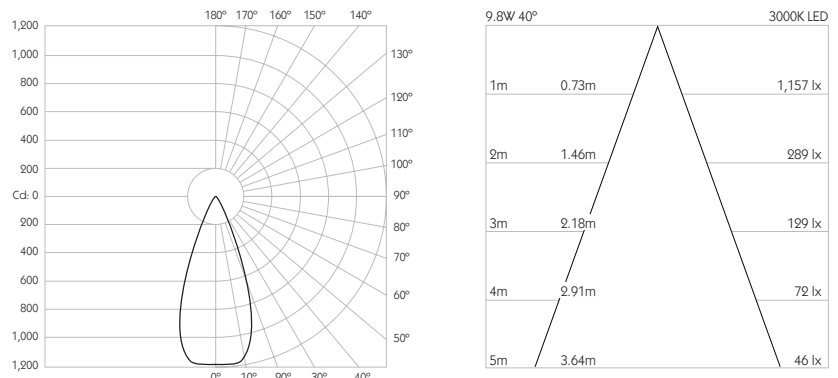

Oculus 16 is a 95CRI LED spotlight, based on a highly efficient heatsink with advanced features and benefits. The spotlight comes as standard in white, black and brushed aluminium finishes, and has three site changeable optics for flexible distribution. Movement is aided with a low friction bearing rotation and constant torque tilt mechanism, both lockable in pan and tilt. The Precision Lighting Jack Plug system enables the luminaire to be easily disconnected and reconnected to all of Precision Lighting's systems, offering flexibility throughout the product's lifetime. The onboard 24V driver ensures overcurrent protection and is not polarity sensitive. Oculus 16 is machined from aerospace grade 6063-T6 aluminium, delivering a lumen package of 712lm at 9.8W.

Product Photometry independently tested in accordance with LM-79