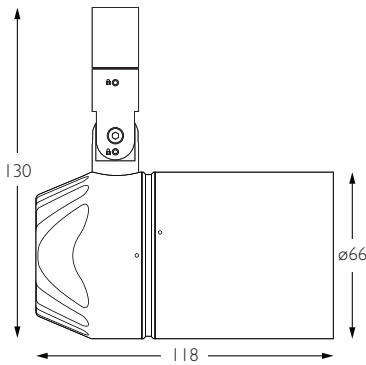

Category Interior use only IP20
Material Machined Aluminium
Finish Brushed Aluminium | Black | White | Custom
System Eutrac | Monopoint | LV tracks
Lockable Pan & Tilt
Accessories Snoots | Louvres | Lenses
System Power 9.8W
Module Output 712lm
Absolute Output 678lm
LOR 95%
Colour Temperature 3000K | 2700K | *
CRI Ra: 95   **TM-30** Rf: 93 Rg: 99
Optics 20°
Gear Type Dimmable options available
Weight 403g

* Please enquire as to the availability of non-standard Colour Temperatures.

Oculus 16 is a 95CRI LED spotlight, based on a highly efficient heatsink with advanced features and benefits. The spotlight comes as standard in white, black and brushed aluminium finishes, and has three site changeable optics for flexible distribution. Movement is aided with a low friction bearing rotation and constant torque tilt mechanism, both lockable in pan and tilt. The Precision Lighting Jack Plug system enables the luminaire to be easily disconnected and reconnected to all of Precision Lighting's systems, offering flexibility throughout the product's lifetime. The onboard 24V driver ensures overcurrent protection and is not polarity sensitive. Oculus 16 is machined from aerospace grade 6063-T6 aluminium, delivering a lumen package of 712lm at 9.8W.

Product Photometry independently tested in accordance with LM-79

Distance (m)	Beam Diameter (m)	Illuminance (lx)
1m	0.35m	2,731 lx
2m	0.71m	683 lx
3m	1.06m	303 lx
4m	1.41m	171 lx
5m	1.76m	109 lx