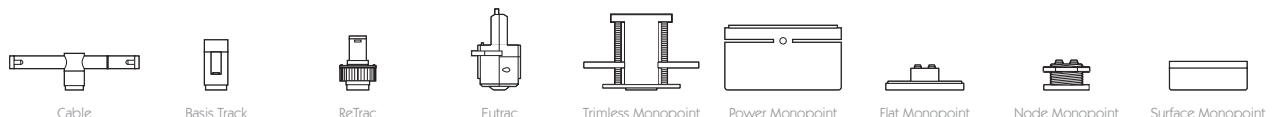

OCULUS 16

NARROW SPOT | LONG SNOOT

- **Category** Interior use only IP20
- **Material** Machined Aluminium
- **Finish** Brushed Aluminium | Black | White | Custom
- **System** Eutrac | Monopoint | LV tracks
- **Lockable** Pan & Tilt
- **Accessories** Snoots | Louvres | Lenses
- **System Power** 9.8W
- **Module Output** 712lm
- **Absolute Output** 678lm
- **LOR** 95%
- **Colour Temperature** 3000K | 2700K | *
- **CRI** Ra: 95   **TM-30** Rf: 93 Rg: 99
- **Optics** 12°
- **Gear Type** Dimmable options available
- **Weight** 403g

* Please enquire as to the availability of non-standard Colour Temperatures.

Oculus 16 is a 95CRI LED spotlight, based on a highly efficient heatsink with advanced features and benefits. The spotlight comes as standard in white, black and brushed aluminium finishes, and has three site changeable optics for flexible distribution. Movement is aided with a low friction bearing rotation and constant torque tilt mechanism, both lockable in pan and tilt. The Precision Lighting Jack Plug system enables the luminaire to be easily disconnected and reconnected to all of Precision Lighting's systems, offering flexibility throughout the product's lifetime. The onboard 24V driver ensures overcurrent protection and is not polarity sensitive. Oculus 16 is machined from aerospace grade 6063-T6 aluminium, delivering a lumen package of 712lm at 9.8W.

Product Photometry independently tested in accordance with LM-79

	BT-722-AL-XX9512	RT-722-AL-XX9512	EUT3-722-AL-XX9512	MPS-722-AL-XX9512	MPX-722-AL-XX9512	MPY-722-AL-XX9512	MPZ-722-AL-XX9512
		RT-722-BK-XX9512	EUT3-722-BK-XX9512	MPS-722-BK-XX9512	MPX-722-BK-XX9512	MPY-722-BK-XX9512	MPZ-722-BK-XX9512
	RT-722-WH-XX9512	EUT3-722-WH-XX9512	MPS-722-WH-XX9512	MPX-722-WH-XX9512	MPY-722-WH-XX9512	MPZ-722-WH-XX9512