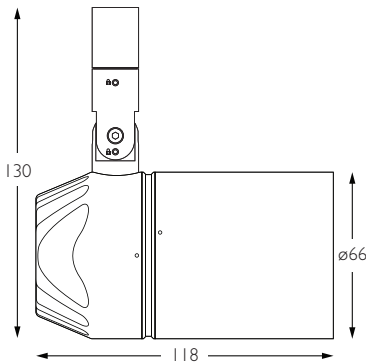

OCULUS 16

FLOOD | LONG SNOOT

- **Category** Interior use only IP20
- **Material** Machined Aluminium
- **Finish** Brushed Aluminium | Black | White | Custom
- **System** Eutrac | Monopoint | LV tracks
- **Lockable** Pan & Tilt
- **Accessories** Snoots | Louvres | Lenses
- **System Power** 9.8W
- **Module Output** 712lm
- **Absolute Output** 672lm
- **LOR** 94%
- **Colour Temperature** 3000K | 2700K | *
- **CRI** Ra: 95   **TM-30** Rf: 93 Rg: 99
- **Optics** 40°
- **Gear Type** Dimmable options available
- **Weight** 403g

* Please enquire as to the availability of non-standard Colour Temperatures.

Oculus 16 is a 95CRI LED spotlight, based on a highly efficient heatsink with advanced features and benefits. The spotlight comes as standard in white, black and brushed aluminium finishes, and has three site changeable optics for flexible distribution. Movement is aided with a low friction bearing rotation and constant torque tilt mechanism, both lockable in pan and tilt. The Precision Lighting Jack Plug system enables the luminaire to be easily disconnected and reconnected to all of Precision Lighting's systems, offering flexibility throughout the product's lifetime. The onboard 24V driver ensures overcurrent protection and is not polarity sensitive. Oculus 16 is machined from aerospace grade 6063-T6 aluminium, delivering a lumen package of 712lm at 9.8W.

Product Photometry independently tested in accordance with LM-79

	BT-722-AL-XX9540	RT-722-AL-XX9540	EUT3-722-AL-XX9540	MPS-722-AL-XX9540		MPX-722-AL-XX9540	MPY-722-AL-XX9540	MPZ-722-AL-XX9540
		RT-722-BK-XX9540	EUT3-722-BK-XX9540	MPS-722-BK-XX9540		MPX-722-BK-XX9540	MPY-722-BK-XX9540	MPZ-722-BK-XX9540
		RT-722-WH-XX9540	EUT3-722-WH-XX9540	MPS-722-WH-XX9540		MPX-722-WH-XX9540	MPY-722-WH-XX9540	MPZ-722-WH-XX9540