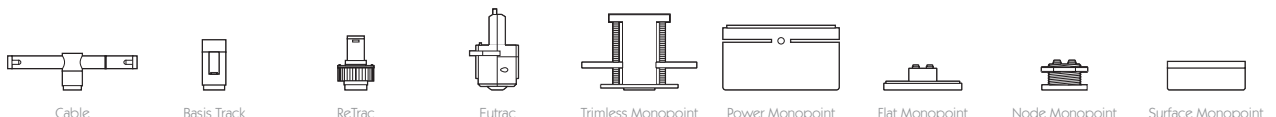

\* Please enquire as to the availability of non-standard Colour Temperatures.

Oculus 16 is a 95CRI LED spotlight, based on a highly efficient heatsink with advanced features and benefits. The spotlight comes as standard in white, black and brushed aluminium finishes, and has three site changeable optics for flexible distribution. Movement is aided with a low friction bearing rotation and constant torque tilt mechanism, both lockable in pan and tilt. The Precision Lighting Jack Plug system enables the luminaire to be easily disconnected and reconnected to all of Precision Lighting's systems, offering flexibility throughout the product's lifetime. The onboard 24V driver ensures overcurrent protection and is not polarity sensitive. Oculus 16 is machined from aerospace grade 6063-T6 aluminium, delivering a lumen package of 712lm at 9.8W.

Product Photometry independently tested in accordance with LM-79

Distance (m)	Beam Diameter (m)	Illuminance (lx)
1m	0.73m	1,157 lx
2m	1.46m	289 lx
3m	2.18m	129 lx
4m	2.91m	72 lx
5m	3.64m	46 lx

Finish	Cable	Basis Track	ReTrac	Eutrac	Trimless Monopoint	Power Monopoint	Flat Monopoint	Node Monopoint	Surface Monopoint
Grey		BT-721-AL-XX9540	RT-721-AL-XX9540	EUT3-721-AL-XX9540	MPS-721-AL-XX9540		MPX-721-AL-XX9540	MPY-721-AL-XX9540	MPZ-721-AL-XX9540
Black			RT-721-BK-XX9540	EUT3-721-BK-XX9540	MPS-721-BK-XX9540		MPX-721-BK-XX9540	MPY-721-BK-XX9540	MPZ-721-BK-XX9540
White			RT-721-WH-XX9540	EUT3-721-WH-XX9540	MPS-721-WH-XX9540		MPX-721-WH-XX9540	MPY-721-WH-XX9540	MPZ-721-WH-XX9540