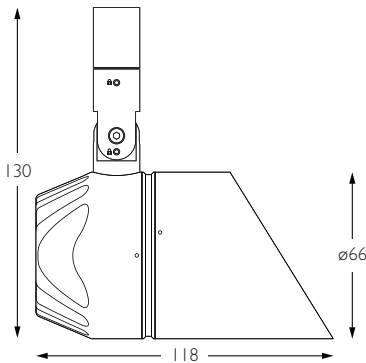

OCULUS 16

SPOT | GLARE GUARD

Category Interior use only IP20
Material Machined Aluminium
Finish Brushed Aluminium | Black | White | Custom
System Eutrac | Monopoint | LV tracks
Lockable Pan & Tilt
Accessories Snoots | Louvres | Lenses
System Power 9.8W
Module Output 712lm
Absolute Output 678lm
LOR 95%
Colour Temperature 3000K | 2700K | *
CRI Ra: 95   **TM-30** Rf: 93 Rg: 99
Optics 20°
Gear Type Dimmable options available
Weight 385g

* Please enquire as to the availability of non-standard Colour Temperatures.

Oculus 16 is a 95CRI LED spotlight, based on a highly efficient heatsink with advanced features and benefits. The spotlight comes as standard in white, black and brushed aluminium finishes, and has three site changeable optics for flexible distribution. Movement is aided with a low friction bearing rotation and constant torque tilt mechanism, both lockable in pan and tilt. The Precision Lighting Jack Plug system enables the luminaire to be easily disconnected and reconnected to all of Precision Lighting's systems, offering flexibility throughout the product's lifetime. The onboard 24V driver ensures overcurrent protection and is not polarity sensitive. Oculus 16 is machined from aerospace grade 6063-T6 aluminium, delivering a lumen package of 712lm at 9.8W.

Product Photometry independently tested in accordance with LM-79

Grey	BT-721-AL-XX9520	RT-721-AL-XX9520	EUT3-721-AL-XX9520	MPS-721-AL-XX9520	MPX-721-AL-XX9520	MPY-721-AL-XX9520	MPZ-721-AL-XX9520
Brown							
Black		RT-721-BK-XX9520	EUT3-721-BK-XX9520	MPS-721-BK-XX9520	MPX-721-BK-XX9520	MPY-721-BK-XX9520	MPZ-721-BK-XX9520
White		RT-721-WH-XX9520	EUT3-721-WH-XX9520	MPS-721-WH-XX9520	MPX-721-WH-XX9520	MPY-721-WH-XX9520	MPZ-721-WH-XX9520