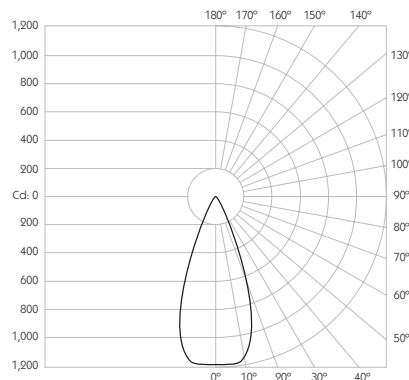

For 3000K Substitute XX with 30 | For 2700K Substitute XX with 27

# OCULUS 16

FLOOD | GLARE GUARD

**Category** Interior use only IP20  
**Material** Machined Aluminium  
**Finish** Brushed Aluminium | Black | White | Custom  
**System** Eutrac | Monopoint | LV tracks  
**Lockable** Pan & Tilt  
**Accessories** Snoots | Louvres | Lenses  
**System Power** 9.8W  
**Module Output** 712lm  
**Absolute Output** 672lm  
**LOR** 94%  
**Colour Temperature** 3000K | 2700K | \*\*  
**CRI** Ra: 95    **TM-30** Rf: 93 Rg: 99  
**Optics** 40°  
**Gear Type** Dimmable options available  
**Weight** 385g

Product Photometry independently tested in accordance with LM-79

Distance (m)	Beam Diameter (m)	Illuminance (lx)
1m	0.73m	1,157 lx
2m	1.46m	289 lx
3m	2.18m	129 lx
4m	2.91m	72 lx
5m	3.64m	46 lx

Finish	Cable	Basis Track	ReTrac	Eutrac	Trimless Monopoint	Power Monopoint	Flat Monopoint	Node Monopoint	Surface Monopoint
Grey		BT-721-AL-XX9540	RT-721-AL-XX9540	EUT3-721-AL-XX9540	MPS-721-AL-XX9540		MPX-721-AL-XX9540	MPY-721-AL-XX9540	MPZ-721-AL-XX9540
Black			RT-721-BK-XX9540	EUT3-721-BK-XX9540	MPS-721-BK-XX9540		MPX-721-BK-XX9540	MPY-721-BK-XX9540	MPZ-721-BK-XX9540
White			RT-721-WH-XX9540	EUT3-721-WH-XX9540	MPS-721-WH-XX9540		MPX-721-WH-XX9540	MPY-721-WH-XX9540	MPZ-721-WH-XX9540