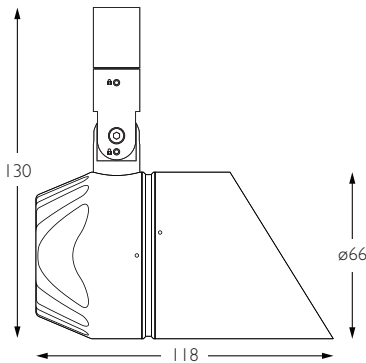

# OCULUS 16

NARROW SPOT | GLARE GUARD

- Category** Interior use only IP20
- Material** Machined Aluminium
- Finish** Brushed Aluminium | Black | White | Custom
- System** Eutrac | Monopoint | LV tracks
- Lockable** Pan & Tilt
- Accessories** Snoots | Louvres | Lenses
- System Power** 9.8W
- Module Output** 712lm
- Absolute Output** 678lm
- LOR** 95%
- Colour Temperature** 3000K | 2700K | \*
- CRI** Ra: 95    **TM-30** Rf: 93 Rg: 99
- Optics** 12°
- Gear Type** Dimmable options available
- Weight** 385g

\* Please enquire as to the availability of non-standard Colour Temperatures.

Oculus 16 is a 95CRI LED spotlight, based on a highly efficient heatsink with advanced features and benefits. The spotlight comes as standard in white, black and brushed aluminium finishes, and has three site changeable optics for flexible distribution. Movement is aided with a low friction bearing rotation and constant torque tilt mechanism, both lockable in pan and tilt. The Precision Lighting Jack Plug system enables the luminaire to be easily disconnected and reconnected to all of Precision Lighting's systems, offering flexibility throughout the product's lifetime. The onboard 24V driver ensures overcurrent protection and is not polarity sensitive. Oculus 16 is machined from aerospace grade 6063-T6 aluminium, delivering a lumen package of 712lm at 9.8W.

# OCULUS 16

SPOT | GLARE GUARD

**Category** Interior use only IP20  
**Material** Machined Aluminium  
**Finish** Brushed Aluminium | Black | White | Custom  
**System** Eutrac | Monopoint | LV tracks  
**Lockable** Pan & Tilt  
**Accessories** Snoots | Louvres | Lenses  
**System Power** 9.8W  
**Module Output** 712lm  
**Absolute Output** 678lm  
**LOR** 95%  
**Colour Temperature** 3000K | 2700K | \*  
**CRI** Ra: 95    **TM-30** Rf: 93 Rg: 99  
**Optics** 20°  
**Gear Type** Dimmable options available  
**Weight** 385g