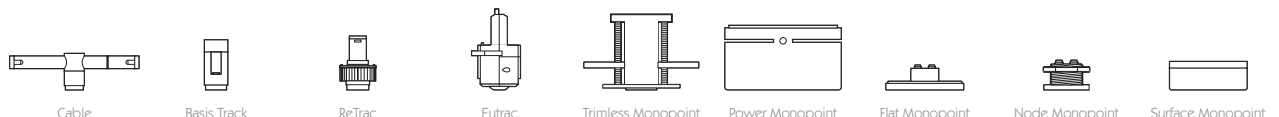

Oculus 16 is a 95CRI LED spotlight, based on a highly efficient heatsink with advanced features and benefits. The spotlight comes as standard in white, black and brushed aluminium finishes, and has three site changeable optics for flexible distribution. Movement is aided with a low friction bearing rotation and constant torque tilt mechanism, both lockable in pan and tilt. The Precision Lighting Jack Plug system enables the luminaire to be easily disconnected and reconnected to all of Precision Lighting's systems, offering flexibility throughout the product's lifetime. The onboard 24V driver ensures overcurrent protection and is not polarity sensitive. Oculus 16 is machined from aerospace grade 6063-T6 aluminium, delivering a lumen package of 712lm at 9.8W.

Product Photometry independently tested in accordance with LM-79