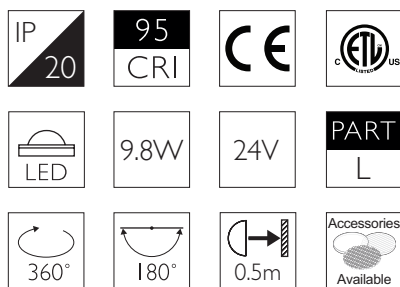

# OCULUS 16

SPOT | GLARE GUARD

**Category** Interior use only IP20  
**Material** Machined Aluminium  
**Finish** Brushed Aluminium | Black | White | Custom  
**System** Eutrac | Monopoint | LV tracks  
**Lockable** Pan & Tilt  
**Accessories** Snoots | Louvres | Lenses  
**System Power** 9.8W  
**Module Output** 712lm  
**Absolute Output** 678lm  
**LOR** 95%  
**Colour Temperature** 3000K | 2700K | \*  
**CRI** Ra: 95    **TM-30** Rf: 93 Rg: 99  
**Optics** 20°  
**Gear Type** Dimmable options available  
**Weight** 385g

# OCULUS 16

FLOOD | GLARE GUARD

**Category** Interior use only IP20  
**Material** Machined Aluminium  
**Finish** Brushed Aluminium | Black | White | Custom  
**System** Eutrac | Monopoint | LV tracks  
**Lockable** Pan & Tilt  
**Accessories** Snoots | Louvres | Lenses  
**System Power** 9.8W  
**Module Output** 712lm  
**Absolute Output** 672lm  
**LOR** 94%  
**Colour Temperature** 3000K | 2700K | \*\*  
**CRI** Ra: 95    **TM-30** Rf: 93 Rg: 99  
**Optics** 40°  
**Gear Type** Dimmable options available  
**Weight** 385g

Product Photometry independently tested in accordance with LM-79

Distance (m)	Beam Diameter (m)	Illuminance (lx)
1m	0.73m	1,157 lx
2m	1.46m	289 lx
3m	2.18m	129 lx
4m	2.91m	72 lx
5m	3.64m	46 lx

Finish	Cable	Basis Track	ReTrac	Eutrac	Trimless Monopoint	Power Monopoint	Flat Monopoint	Node Monopoint	Surface Monopoint
Grey		BT-721-AL-XX9540	RT-721-AL-XX9540	EUT3-721-AL-XX9540	MPS-721-AL-XX9540		MPX-721-AL-XX9540	MPY-721-AL-XX9540	MPZ-721-AL-XX9540
Black			RT-721-BK-XX9540	EUT3-721-BK-XX9540	MPS-721-BK-XX9540		MPX-721-BK-XX9540	MPY-721-BK-XX9540	MPZ-721-BK-XX9540
White			RT-721-WH-XX9540	EUT3-721-WH-XX9540	MPS-721-WH-XX9540		MPX-721-WH-XX9540	MPY-721-WH-XX9540	MPZ-721-WH-XX9540