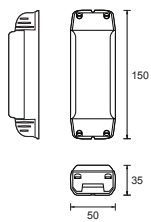

**Category** Interior use only IP20

**Material** Polycarbonate

**Finish** White

**Type** Electrical

**Voltage** 12V AC

**Weight** 150g - 550g

**Compatibility** Monopoints | Track Systems [up to 2m]

**Dimmable** Yes

**Notes**

For Toroidal transformers please see spec sheet PS-T.

For Relco transformers please see spec sheet PS-E-R.

| MODE  | POWER OUTPUT (VA) | VOLTAGE INPUT (V) | VOLTAGE OUTPUT (V) | FREQUENCY (Hz) | AMBIENT TEMP. (°C max) | CASE TEMP. (°C max) | WEIGHT (KG) | COLOUR | ORDER CODE |
|---|-------------------|-------------------|--------------------|----------------|------------------------|---------------------|-------------|--------|------------|
|  | 75                | 240               | 11.8               | 50-60          | 55                     | 90                  | 0.15        | WHITE  | PS75E-M    |
|   | 105               | 240               | 11.8               | 50-60          | 55                     | 90                  | 0.15        | WHITE  | PS105E-M   |
|   | 150               | 240               | 11.8               | 50-60          | 50                     | 90                  | 0.40        | WHITE  | PS150E-M   |
|   | 210               | 240               | 11.8               | 50-60          | 45                     | 90                  | 0.40        | WHITE  | PS210E-M   |
|   | 255               | 240               | 11.8               | 50-60          | 45                     | 90                  | 0.55        | WHITE  | PS255E-M   |
|   | 315               | 240               | 11.8               | 50-60          | 40                     | 90                  | 0.55        | WHITE  | PS315E-M   |