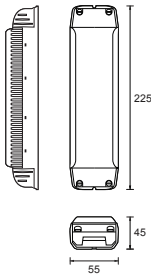

PS150E-M - 150W | PS210E-M - 210W