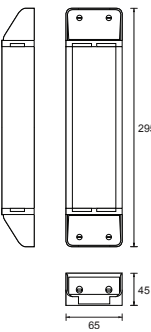

PS255E-M - 255W | PS315E-M - 315W

Mode electronic transformers are suitable for use with our Monopoints and Track Systems up to a length of 3m. They are Class II, insulated against electric shock following direct and indirect contact. Supplied with terminal cover and cable retainer. Protected against overheating and short circuits, mains voltage spikes and overloads. These transformers are dimmable with leading and trailing edge dimmers.

Notes

For Toroidal transformers please see spec sheet PS-T.

For Relco transformers please see spec sheet PS-E-R.