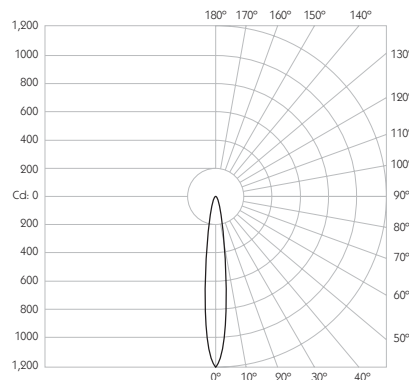

System Power 1.6W

Module Output 140lm **Absolute Output** 125lm

LOR 89%

Glare Cut Off 15°

Glare Comfort Cut Off 45°

Colour Temperature 3000K | 2700K | *

CRI Ra: 95 **TM-30** Rf: 93 Rg: 99

Optic 12°

Gear Type Dimmable options available

Gear Location Remote - No access through cutout for dimmable drivers

Weight 52g

* Please enquire as to the availability of non-standard Colour Temperatures

Glare Diagram

Product Photometry independently tested in accordance with LM-79

Distance (m)	Beam Diameter (m)	Illuminance (lx)
1m	0.21m	1,193 lx
2m	0.42m	298 lx
3m	0.63m	133 lx
4m	0.84m	75 lx
5m	1.05m	48 lx

IP 20	95 CRI	CE	ETL US
LED	1.6W	3.2V 500mA	PART L
33	0.5m		

Cut Off: 15°
Glare Comfort Cut Off: 45°

Product Photometry independently tested in accordance with LM-79

IP 20	95 CRI	CE	ETL US
LED	1.6W	3.2V 500mA	PART L
33	0.5m		

Distance	Beam Diameter	Illuminance (lx)
1m	0.54m	360 lx
2m	1.07m	90 lx
3m	1.61m	40 lx
4m	2.14m	23 lx
5m	2.68m	14 lx