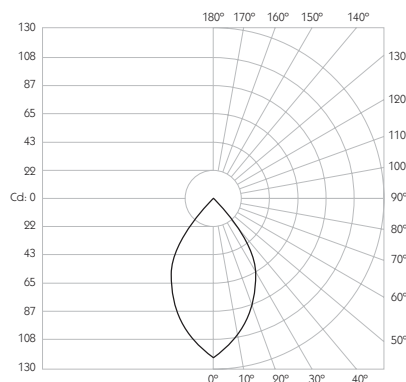

Minimo Fixed Square is a miniature recessed LED luminaire providing high performance accent lighting from a compact source. With 95CRI, Minimo Fixed is perfect for use in colour-critical applications. Tool-less, site changeable optics allow flexibility in varying environments. Minimo Fixed is machined from aerospace grade 6063-T6 aluminium, is available as standard in white, black and brushed aluminium finishes, and delivers a lumen package of 140lm at 1.6W.

Product Photometry independently tested in accordance with LM-79