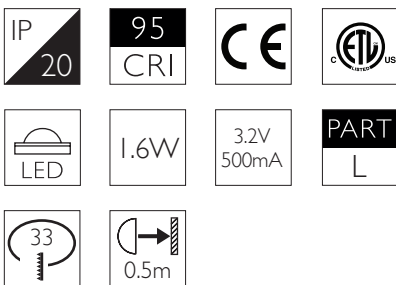

MINIMO FIXED SQUARE

WIDE FLOOD

Category Interior use only IP20

Material Machined Aluminium

Finish Brushed Aluminium | Black | White | Custom

Cutout ø33mm

Ceiling Thickness 3 - 25mm

Minimum Ceiling Void 20mm above top of luminaire module

System Power 1.6W

Module Output 140lm   **Absolute Output** 125lm

LOR 89%

Glare Cut Off 15°

Glare Comfort Cut Off 45°

Colour Temperature 3000K | 2700K | *

CRI Ra: 95   **TM-30** Rf: 93 Rg: 99

Optic 60°

Gear Type Dimmable options available

Gear Location Remote - No access through cutout for dimmable drivers

Weight 52g

* Please enquire as to the availability of non-standard Colour Temperatures

Cut Off: 15°

Glare Comfort Cut Off: 45°

Minimo Fixed Square is a miniature recessed LED luminaire providing high performance accent lighting from a compact source. With 95CRI, Minimo Fixed is perfect for use in colour-critical applications. Tool-less, site changeable optics allow flexibility in varying environments. Minimo Fixed is machined from aerospace grade 6063-T6 aluminium, is available as standard in white, black and brushed aluminium finishes, and delivers a lumen package of 140lm at 1.6W.

Product Photometry independently tested in accordance with LM-79

RS-601-AL-XX9560

RS-601-BK-XX9560

RS-601-WH-XX9560