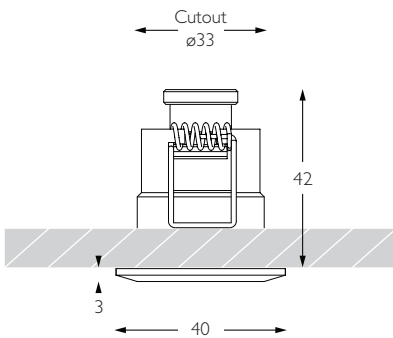

Cut Off: 15°
Glare Comfort Cut Off: 45°

Product Photometry independently tested in accordance with LM-79

IP 20	95 CRI	CE	ETL US
LED	1.6W	3.2V 500mA	PART L
33	0.5m		

Distance	Beam Diameter	Illuminance (lx)
1m	0.54m	360 lx
2m	1.07m	90 lx
3m	1.61m	40 lx
4m	2.14m	23 lx
5m	2.68m	14 lx

Cutout ø33mm

Ceiling Thickness 3 - 25mm

Minimum Ceiling Void 20mm above top of luminaire module

System Power 1.6W

Module Output 140lm **Absolute Output** 125lm

LOR 89%

Glare Cut Off 15°

Glare Comfort Cut Off 45°

Colour Temperature 3000K | 2700K | *

CRI Ra: 95 **TM-30** Rf: 93 Rg: 99

Optic 60°

Gear Type Dimmable options available

Gear Location Remote - No access through cutout for dimmable drivers

Weight 52g

* Please enquire as to the availability of non-standard Colour Temperatures

Glare Diagram

Cut Off: 15°

Glare Comfort Cut Off: 45°

Minimo Fixed Square is a miniature recessed LED luminaire providing high performance accent lighting from a compact source. With 95CRI, Minimo Fixed is perfect for use in colour-critical applications. Tool-less, site changeable optics allow flexibility in varying environments. Minimo Fixed is machined from aerospace grade 6063-T6 aluminium, is available as standard in white, black and brushed aluminium finishes, and delivers a lumen package of 140lm at 1.6W.