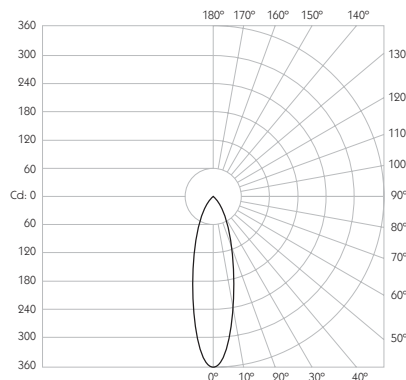

Product Photometry independently tested in accordance with LM-79

Distance (m)	Beam Diameter (m)	Illuminance (lx)
1m	0.21m	1,193 lx
2m	0.42m	298 lx
3m	0.63m	133 lx
4m	0.84m	75 lx
5m	1.05m	48 lx

IP 20	95 CRI	CE	ETL US
LED	1.6W	3.2V 500mA	PART L
33	0.5m		

Square Bezel

RS-601-AL-XX9512

RS-601-BK-XX9512

RS-601-WH-XX9512

MINIMO FIXED SQUARE

FLOOD

Category Interior use only IP20
Material Machined Aluminium
Finish Brushed Aluminium | Black | White | Custom
Cutout ø33mm
Ceiling Thickness 3 - 25mm
Minimum Ceiling Void 20mm above top of luminaire module
System Power 1.6W
Module Output 140lm **Absolute Output** 114lm
LOR 81%
Glare Cut Off 15°
Glare Comfort Cut Off 45°
Colour Temperature 3000K | 2700K | *
CRI Ra: 95 **TM-30** Rf: 93 Rg: 99
Optic 30°
Gear Type Dimmable options available
Gear Location Remote - No access through cutout for dimmable drivers
Weight 52g

Cut Off: 15°
Glare Comfort Cut Off: 45°

Product Photometry independently tested in accordance with LM-79

IP 20	95 CRI	CE	ETL US
LED	1.6W	3.2V 500mA	PART L
33	0.5m		

Distance	Beam Diameter	Illuminance (lx)
1m	0.54m	360 lx
2m	1.07m	90 lx
3m	1.61m	40 lx
4m	2.14m	23 lx
5m	2.68m	14 lx