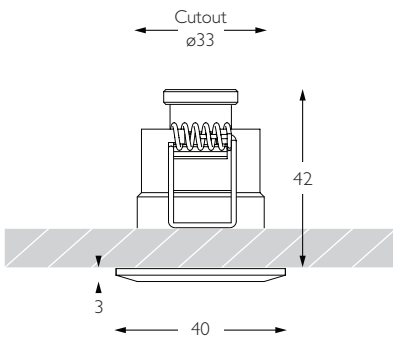

Product Photometry independently tested in accordance with LM-79

Distance (m)	Beam Diameter (m)	Illuminance (lx)
1m	0.21m	1,193 lx
2m	0.42m	298 lx
3m	0.63m	133 lx
4m	0.84m	75 lx
5m	1.05m	48 lx

IP 20	95 CRI	CE	ETL US
LED	1.6W	3.2V 500mA	PART L
33	0.5m		

Square Bezel

RS-601-AL-XX9512

RS-601-BK-XX9512

RS-601-WH-XX9512

MINIMO FIXED SQUARE

FLOOD

Category Interior use only IP20
Material Machined Aluminium
Finish Brushed Aluminium | Black | White | Custom
Cutout ø33mm
Ceiling Thickness 3 - 25mm
Minimum Ceiling Void 20mm above top of luminaire module
System Power 1.6W
Module Output 140lm **Absolute Output** 114lm
LOR 81%
Glare Cut Off 15°
Glare Comfort Cut Off 45°
Colour Temperature 3000K | 2700K | *
CRI Ra: 95 **TM-30** Rf: 93 Rg: 99
Optic 30°
Gear Type Dimmable options available
Gear Location Remote - No access through cutout for dimmable drivers
Weight 52g

Cut Off: 15°
Glare Comfort Cut Off: 45°

Product Photometry independently tested in accordance with LM-79

IP 20	95 CRI	CE	ETL US
LED	1.6W	3.2V 500mA	PART L
33	0.5m		

Distance	Beam Diameter	Illuminance (lx)
1m	0.54m	360 lx
2m	1.07m	90 lx
3m	1.61m	40 lx
4m	2.14m	23 lx
5m	2.68m	14 lx