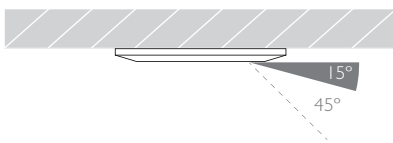

Glare Diagram

Cut Off: 15°

Glare Comfort Cut Off: 45°