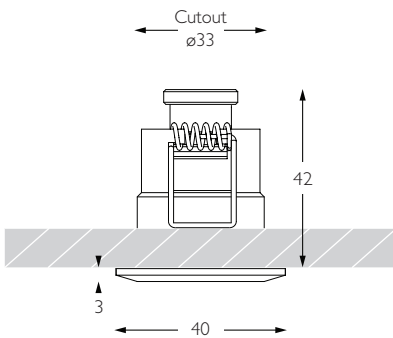

MINIMO FIXED SQUARE

NARROW SPOT

Category Interior use only IP20

Material Machined Aluminium

Finish Brushed Aluminium | Black | White | Custom

Cutout ø33mm

Ceiling Thickness 3 - 25mm

Minimum Ceiling Void 20mm above top of luminaire module

System Power 1.6W

Module Output 140lm   **Absolute Output** 125lm

LOR 89%

Glare Cut Off 15°

Glare Comfort Cut Off 45°

Colour Temperature 3000K | 2700K | *

CRI Ra: 95   **TM-30** Rf: 93 Rg: 99

Optic 12°

Gear Type Dimmable options available

Gear Location Remote - No access through cutout for dimmable drivers

Weight 52g

* Please enquire as to the availability of non-standard Colour Temperatures

Cut Off: 15°
Glare Comfort Cut Off: 45°

Minimo Fixed Square is a miniature recessed LED luminaire providing high performance accent lighting from a compact source. With 95CRI, Minimo Fixed is perfect for use in colour-critical applications. Tool-less, site changeable optics allow flexibility in varying environments. Minimo Fixed is machined from aerospace grade 6063-T6 aluminium, is available as standard in white, black and brushed aluminium finishes, and delivers a lumen package of 140lm at 1.6W.

Product Photometry independently tested in accordance with LM-79

Distance (m)	Beam Diameter (m)	Illuminance (lx)
1m	0.21m	1,193 lx
2m	0.42m	298 lx
3m	0.63m	133 lx
4m	0.84m	75 lx
5m	1.05m	48 lx

IP 20	95 CRI	CE	ETL US
LED	1.6W	3.2V 500mA	PART L
33	0.5m		

RS-601-AL-XX9512

RS-601-BK-XX9512

RS-601-WH-XX9512