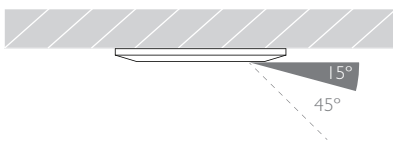

Gear Type Dimmable options available

Gear Location Remote - No access through cutout for dimmable drivers

Weight 52g

* Please enquire as to the availability of non-standard Colour Temperatures

Glare Diagram

Cut Off: 15°
Glare Comfort Cut Off: 45°

Minimo Fixed Square is a miniature recessed LED luminaire providing high performance accent lighting from a compact source. With 95CRI, Minimo Fixed is perfect for use in colour-critical applications. Tool-less, site changeable optics allow flexibility in varying environments. Minimo Fixed is machined from aerospace grade 6063-T6 aluminium, is available as standard in white, black and brushed aluminium finishes, and delivers a lumen package of 140lm at 1.6W.

Square Bezel

RS-601-AL-XX9512

RS-601-BK-XX9512

RS-601-WH-XX9512

MINIMO FIXED SQUARE

FLOOD

Category Interior use only IP20
Material Machined Aluminium
Finish Brushed Aluminium | Black | White | Custom
Cutout ø33mm
Ceiling Thickness 3 - 25mm
Minimum Ceiling Void 20mm above top of luminaire module
System Power 1.6W
Module Output 140lm **Absolute Output** 114lm
LOR 81%
Glare Cut Off 15°
Glare Comfort Cut Off 45°
Colour Temperature 3000K | 2700K | *
CRI Ra: 95 **TM-30** Rf: 93 Rg: 99
Optic 30°
Gear Type Dimmable options available
Gear Location Remote - No access through cutout for dimmable drivers
Weight 52g