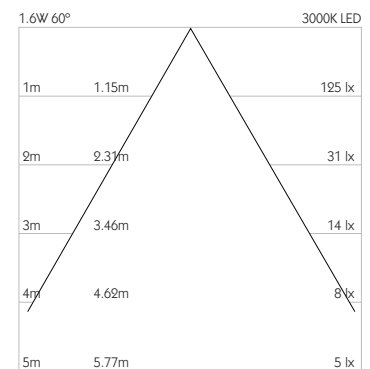

Minimo Fixed Square is a miniature recessed LED luminaire providing high performance accent lighting from a compact source. With 95CRI, Minimo Fixed is perfect for use in colour-critical applications. Tool-less, site changeable optics allow flexibility in varying environments. Minimo Fixed is machined from aerospace grade 6063-T6 aluminium, is available as standard in white, black and brushed aluminium finishes, and delivers a lumen package of 140lm at 1.6W.

Product Photometry independently tested in accordance with LM-79