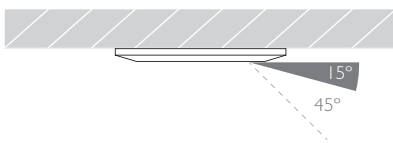

Glare Diagram

Minimo Fixed Square is a miniature recessed LED luminaire providing high performance accent lighting from a compact source. With 95CRI, Minimo Fixed is perfect for use in colour-critical applications. Tool-less, site changeable optics allow flexibility in varying environments. Minimo Fixed is machined from aerospace grade 6063-T6 aluminium, is available as standard in white, black and brushed aluminium finishes, and delivers a lumen package of 140lm at 1.6W.

Cut Off: 15°
Glare Comfort Cut Off: 45°

IP 20	95 CRI	CE	ETL US
LED	1.6W	3.2V 500mA	PART L
33	0.5m