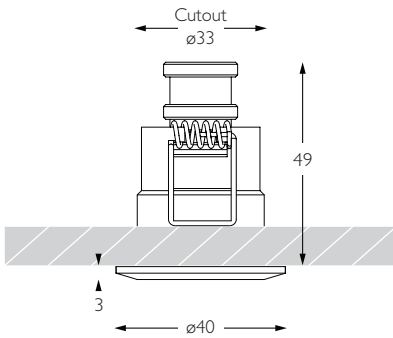

**Cutout** ø33mm

**Ceiling Thickness** 3 - 25mm

**Minimum Ceiling Void** 20mm above top of luminaire module

**System Power** 1.6W

**Module Output** 140lm      **Absolute Output** 124lm

**LOR** 89%

**Glare Cut Off** 30°

**Weight** AL BK WH - 53g | RB PB - 101g

\* Please enquire as to the availability of non-standard Colour Temperatures

Glare Diagram

Cut Off: 30°  
Glare Comfort Cut Off: 68°

Minimo Fixed Circular is a miniature recessed LED luminaire providing high performance accent lighting from a compact source with minimal glare. With 95CRI, Minimo Fixed is perfect for use in colour-critical applications. Tool-less, site changeable optics allow flexibility in varying environments. Minimo Fixed is machined from aerospace grade 6063-T6 aluminium or brass, and is available as standard in white, black, polished brass, rubbed bronze and brushed aluminium finishes, and delivers a lumen package of 140lm at 1.6W.

Product Photometry independently tested in accordance with LM-79

Distance (m)	Beam Diameter (m)	Illuminance (lx)
1m	0.21m	1,193 lx
2m	0.42m	298 lx
3m	0.63m	133 lx
4m	0.84m	75 lx
5m	1.05m	48 lx

IP 20	95 CRI	CE	ETL US
LED	1.6W	3.2V 500mA	PART L
33	0.5m		