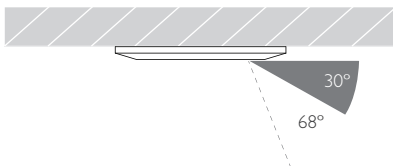

**Cutout** ø33mm

**Ceiling Thickness** 3 - 25mm

**Minimum Ceiling Void** 20mm above top of luminaire module

**System Power** 1.6W

**Module Output** 140lm      **Absolute Output** 124lm

**LOR** 89%

**Glare Cut Off** 30°

**Glare Comfort Cut Off** 68°

**Colour Temperature** 3000K | 2700K | \*

**CRI** Ra: 95      **TM-30** Rf: 93 Rg: 99

**Optic** 12°

**Gear Type** Dimmable options available

**Gear Location** Remote - No access through cutout for dimmable drivers

**Weight** AL BK WH - 53g | RB PB - 101g

\* Please enquire as to the availability of non-standard Colour Temperatures

Glare Diagram

Cut Off: 30°  
Glare Comfort Cut Off: 68°

Minimo Fixed Circular is a miniature recessed LED luminaire providing high performance accent lighting from a compact source with minimal glare. With 95CRI, Minimo Fixed is perfect for use in colour-critical applications. Tool-less, site changeable optics allow flexibility in varying environments. Minimo Fixed is machined from aerospace grade 6063-T6 aluminium or brass, and is available as standard in white, black, polished brass, rubbed bronze and brushed aluminium finishes, and delivers a lumen package of 140lm at 1.6W.

Product Photometry independently tested in accordance with LM-79

Distance (m)	Beam Diameter (m)	Illuminance (lx)
1m	0.21m	1,193 lx
2m	0.42m	298 lx
3m	0.63m	133 lx
4m	0.84m	75 lx
5m	1.05m	48 lx

IP 20	95 CRI	CE	ETL US
LED	1.6W	3.2V 500mA	PART L
33	0.5m		