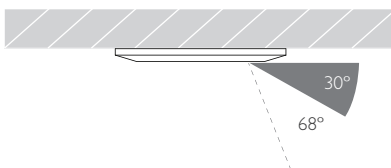

Glare Diagram

Cut Off: 30°
Glare Comfort Cut Off: 68°

Minimo Fixed Circular is a miniature recessed LED luminaire providing high performance accent lighting from a compact source with minimal glare. With 95CRI, Minimo Fixed is perfect for use in colour-critical applications. Tool-less, site changeable optics allow flexibility in varying environments. Minimo Fixed is machined from aerospace grade 6063-T6 aluminium or brass, and is available as standard in white, black, polished brass, rubbed bronze and brushed aluminium finishes, and delivers a lumen package of 140lm at 1.6W.

Product Photometry independently tested in accordance with LM-79