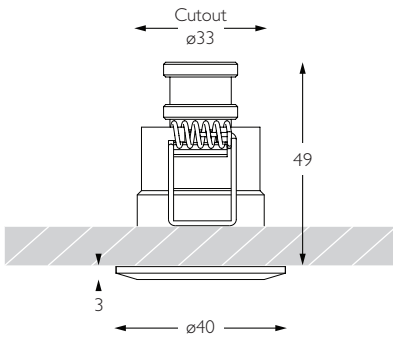

**Cutout** ø33mm

**Ceiling Thickness** 3 - 25mm

**Minimum Ceiling Void** 20mm above top of luminaire module

**System Power** 1.6W

**Module Output** 140lm      **Absolute Output** 113lm

**LOR** 81%

**Glare Cut Off** 30°

**Weight** AL BK WH - 53g | RB PB - 101g

\* Please enquire as to the availability of non-standard Colour Temperatures

Glare Diagram

Cut Off: 30°  
Glare Comfort Cut Off: 68°

Minimo Fixed Circular is a miniature recessed LED luminaire providing high performance accent lighting from a compact source with minimal glare. With 95CRI, Minimo Fixed is perfect for use in colour-critical applications. Tool-less, site changeable optics allow flexibility in varying environments. Minimo Fixed is machined from aerospace grade 6063-T6 aluminium or brass, and is available as standard in white, black, polished brass, rubbed bronze and brushed aluminium finishes, and delivers a lumen package of 140lm at 1.6W.

Product Photometry independently tested in accordance with LM-79

Distance (m)	Beam Diameter (m)	Illuminance (lx)
1m	0.54m	360 lx
2m	1.07m	90 lx
3m	1.61m	40 lx
4m	2.14m	23 lx
5m	2.68m	14 lx

IP 20	95 CRI	CE	ETL US
LED	1.6W	3.2V 500mA	PART L
33	0.5m		