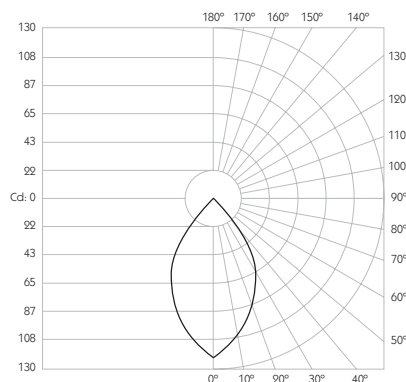

Product Photometry independently tested in accordance with LM-79

Distance (m)	Beam Diameter (m)	Illuminance (lx)
1m	0.54m	360 lx
2m	1.07m	90 lx
3m	1.61m	40 lx
4m	2.14m	23 lx
5m	2.68m	14 lx

IP 20	95 CRI	CE	ETL US
LED	1.6W	3.2V 500mA	PART L
33	0.5m		

**Cutout** ø33mm

**Ceiling Thickness** 3 - 25mm

**Minimum Ceiling Void** 20mm above top of luminaire module

**System Power** 1.6W

**Module Output** 140lm      **Absolute Output** 124lm

**LOR** 89%

**Glare Cut Off** 30°

**Weight** AL BK WH - 53g | RB PB - 101g

\* Please enquire as to the availability of non-standard Colour Temperatures

Glare Diagram

Cut Off: 30°  
Glare Comfort Cut Off: 68°

Minimo Fixed Circular is a miniature recessed LED luminaire providing high performance accent lighting from a compact source with minimal glare. With 95CRI, Minimo Fixed is perfect for use in colour-critical applications. Tool-less, site changeable optics allow flexibility in varying environments. Minimo Fixed is machined from aerospace grade 6063-T6 aluminium or brass, and is available as standard in white, black, polished brass, rubbed bronze and brushed aluminium finishes, and delivers a lumen package of 140lm at 1.6W.

Product Photometry independently tested in accordance with LM-79

Distance (m)	Beam Diameter (m)	Illuminance (lx)
1m	1.15m	125 lx
2m	2.31m	31 lx
3m	3.46m	14 lx
4m	4.62m	8 lx
5m	5.77m	5 lx

IP 20	95 CRI	CE	ETL US
LED	1.6W	3.2V 500mA	PART L
33	0.5m		