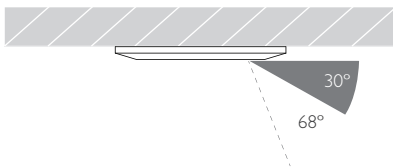

**Cutout** ø33mm

**Ceiling Thickness** 3 - 25mm

**Minimum Ceiling Void** 20mm above top of luminaire module

**System Power** 1.6W

**Module Output** 140lm      **Absolute Output** 113lm

**LOR** 81%

**Glare Cut Off** 30°

**Glare Comfort Cut Off** 68°

**Colour Temperature** 3000K | 2700K | \*

**CRI** Ra: 95      **TM-30** Rf: 93 Rg: 99

**Optic** 30°

**Gear Type** Dimmable options available

**Gear Location** Remote - No access through cutout for dimmable drivers

**Weight** AL BK WH - 53g | RB PB - 101g

\* Please enquire as to the availability of non-standard Colour Temperatures

Glare Diagram

Cut Off: 30°  
Glare Comfort Cut Off: 68°

Minimo Fixed Circular is a miniature recessed LED luminaire providing high performance accent lighting from a compact source with minimal glare. With 95CRI, Minimo Fixed is perfect for use in colour-critical applications. Tool-less, site changeable optics allow flexibility in varying environments. Minimo Fixed is machined from aerospace grade 6063-T6 aluminium or brass, and is available as standard in white, black, polished brass, rubbed bronze and brushed aluminium finishes, and delivers a lumen package of 140lm at 1.6W.