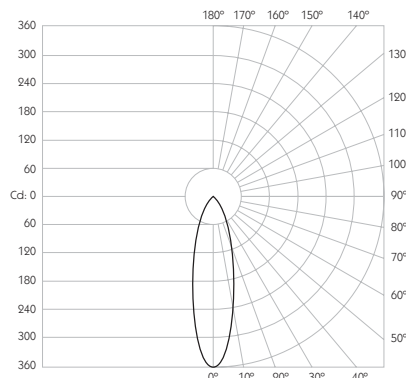

**Cutout** ø33mm

**Ceiling Thickness** 3 - 25mm

**Minimum Ceiling Void** 20mm above top of luminaire module

**System Power** 1.6W

**Module Output** 140lm      **Absolute Output** 113lm

**LOR** 81%

**Glare Cut Off** 30°

**Weight** AL BK WH - 53g | RB PB - 101g

\* Please enquire as to the availability of non-standard Colour Temperatures

Glare Diagram

Cut Off: 30°  
Glare Comfort Cut Off: 68°

Minimo Fixed Circular is a miniature recessed LED luminaire providing high performance accent lighting from a compact source with minimal glare. With 95CRI, Minimo Fixed is perfect for use in colour-critical applications. Tool-less, site changeable optics allow flexibility in varying environments. Minimo Fixed is machined from aerospace grade 6063-T6 aluminium or brass, and is available as standard in white, black, polished brass, rubbed bronze and brushed aluminium finishes, and delivers a lumen package of 140lm at 1.6W.

Product Photometry independently tested in accordance with LM-79

Distance (m)	Beam Diameter (m)	Illuminance (lx)
1m	0.54m	360 lx
2m	1.07m	90 lx
3m	1.61m	40 lx
4m	2.14m	23 lx
5m	2.68m	14 lx

IP 20	95 CRI	CE	ETL US
LED	1.6W	3.2V 500mA	PART L
33	0.5m		

Product Photometry independently tested in accordance with LM-79

Distance (m)	Beam Diameter (m)	Illuminance (lx)
1m	1.15m	125 lx
2m	2.31m	31 lx
3m	3.46m	14 lx
4m	4.62m	8 lx
5m	5.77m	5 lx

IP 20	95 CRI	CE	ETL US
LED	1.6W	3.2V 500mA	PART L
33	0.5m		