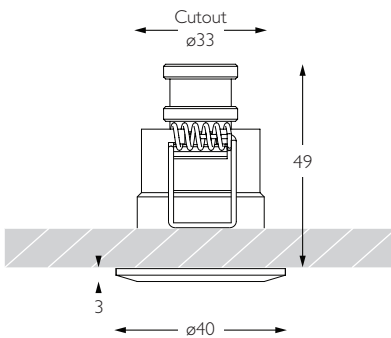

MINIMO FIXED CIRCULAR

DEEP RECESS | WIDE FLOOD

Category Interior use only IP20

Material Machined Aluminium | Machined Brass

Finish Aluminium | Rubbed Bronze | Polished Brass | Black | White | Custom

Cutout ø33mm

Ceiling Thickness 3 - 25mm

Minimum Ceiling Void 20mm above top of luminaire module

System Power 1.6W

Module Output 140lm   **Absolute Output** 124lm

LOR 89%

Glare Cut Off 30°

Glare Comfort Cut Off 68°

Colour Temperature 3000K | 2700K | *

CRI Ra: 95   **TM-30** Rf: 93 Rg: 99

Optic 60°

Gear Type Dimmable options available

Gear Location Remote - No access through cutout for dimmable drivers

Weight AL BK WH - 53g | RB PB - 101g

* Please enquire as to the availability of non-standard Colour Temperatures

Cut Off: 30°
Glare Comfort Cut Off: 68°

Minimo Fixed Circular is a miniature recessed LED luminaire providing high performance accent lighting from a compact source with minimal glare. With 95CRI, Minimo Fixed is perfect for use in colour-critical applications. Tool-less, site changeable optics allow flexibility in varying environments. Minimo Fixed is machined from aerospace grade 6063-T6 aluminium or brass, and is available as standard in white, black, polished brass, rubbed bronze and brushed aluminium finishes, and delivers a lumen package of 140lm at 1.6W.

Product Photometry independently tested in accordance with LM-79

Distance (m)	Beam Diameter (m)	Illuminance (lx)
1m	1.15m	125 lx
2m	2.31m	31 lx
3m	3.46m	14 lx
4m	4.62m	8 lx
5m	5.77m	5 lx

IP 20	95 CRI	CE	ETL US
LED	1.6W	3.2V 500mA	PART L
33	0.5m		

RC-602-AL-XX9560	
RC-602-RB-XX9560	
RC-602-PB-XX9560	
RC-602-BK-XX9560	
RC-602-WH-XX9560	

For 3000K Substitute XX with 30 | For 2700K Substitute XX with 27

PRECISION
LIGHTING

SALES@PRECISIONLIGHTING.CO.UK
WWW.PRECISIONLIGHTING.CO.UK