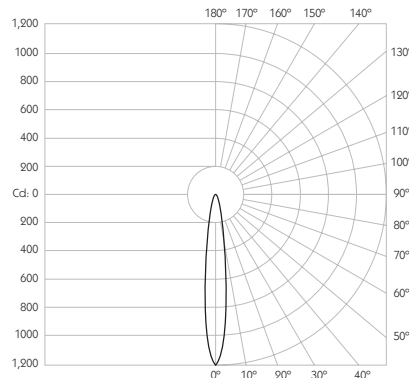

**Cutout** ø33mm

**Ceiling Thickness** 3 - 25mm

**Minimum Ceiling Void** 20mm above top of luminaire module

**System Power** 1.6W

**Module Output** 140lm      **Absolute Output** 124lm

**LOR** 89%

**Glare Cut Off** 30°

**Weight** AL BK WH - 53g | RB PB - 101g

\* Please enquire as to the availability of non-standard Colour Temperatures

Glare Diagram

Cut Off: 30°  
Glare Comfort Cut Off: 68°

Minimo Fixed Circular is a miniature recessed LED luminaire providing high performance accent lighting from a compact source with minimal glare. With 95CRI, Minimo Fixed is perfect for use in colour-critical applications. Tool-less, site changeable optics allow flexibility in varying environments. Minimo Fixed is machined from aerospace grade 6063-T6 aluminium or brass, and is available as standard in white, black, polished brass, rubbed bronze and brushed aluminium finishes, and delivers a lumen package of 140lm at 1.6W.

Product Photometry independently tested in accordance with LM-79

Distance (m)	Beam Diameter (m)	Illuminance (lx)
1m	0.21m	1,193 lx
2m	0.42m	298 lx
3m	0.63m	133 lx
4m	0.84m	75 lx
5m	1.05m	48 lx

IP 20	95 CRI	CE	ETL US
LED	1.6W	3.2V 500mA	PART L
33	0.5m		