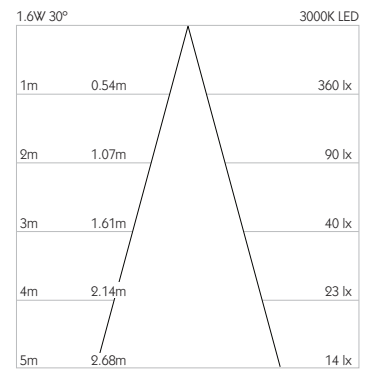

RS-602-AL-XX9530

RS-602-BK-XX9530

RS-602-WH-XX9530