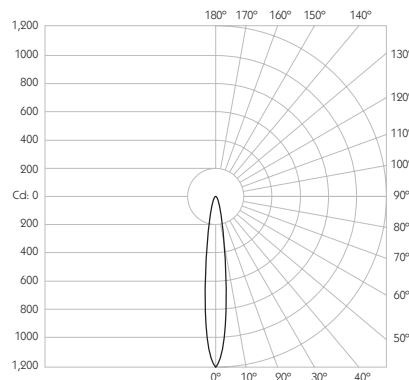

System Power 1.6W

Module Output 140lm **Absolute Output** 124lm

LOR 89%

Glare Cut Off 30°

Glare Comfort Cut Off 68°

Colour Temperature 3000K | 2700K | *

CRI Ra: 95 **TM-30** Rf: 93 Rg: 99

Optic 12°

Gear Type Dimmable options available

Gear Location Remote - No access through cutout for dimmable drivers

Weight 54g

* Please enquire as to the availability of non-standard Colour Temperatures

Glare Diagram

Product Photometry independently tested in accordance with LM-79

Distance (m)	Beam Diameter (m)	Illuminance (lx)
1m	0.21m	1,193 lx
2m	0.42m	298 lx
3m	0.63m	133 lx
4m	0.84m	75 lx
5m	1.05m	48 lx

IP 20	95 CRI	CE	ETL US
LED	1.6W	3.2V 500mA	PART L
33	0.5m		