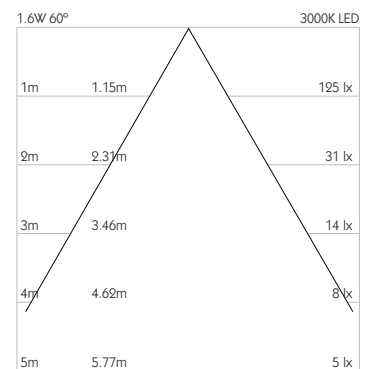

Product Photometry independently tested in accordance with LM-79

Distance (m)	Beam Diameter (m)	Illuminance (lx)
1m	0.21m	1,193 lx
2m	0.42m	298 lx
3m	0.63m	133 lx
4m	0.84m	75 lx
5m	1.05m	48 lx

IP 20	95 CRI	CE	ETL US
LED	1.6W	3.2V 500mA	PART L
33	0.5m		

Weight 54g

* Please enquire as to the availability of non-standard Colour Temperatures

Glare Diagram

Cut Off: 30°
Glare Comfort Cut Off: 68°

Minimo Fixed Square is a miniature recessed LED luminaire providing high performance accent lighting from a compact source with minimal glare. With 95CRI, Minimo Fixed is perfect for use in colour-critical applications. Tool-less, site changeable optics allow flexibility in varying environments. Minimo Fixed is machined from aerospace grade 6063-T6 aluminium, is available as standard in white, black and brushed aluminium finishes, and delivers a lumen package of 140lm at 1.6W.

Product Photometry independently tested in accordance with LM-79

IP 20	95 CRI	CE	ETL US
LED	1.6W	3.2V 500mA	PART L
33	0.5m		

Square Bezel

RS-602-AL-XX9560

RS-602-BK-XX9560

RS-602-WH-XX9560