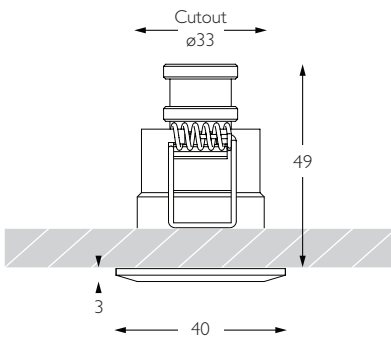

Product Photometry independently tested in accordance with LM-79

Distance (m)	Beam Diameter (m)	Illuminance (lx)
1m	0.21m	1,193 lx
2m	0.42m	298 lx
3m	0.63m	133 lx
4m	0.84m	75 lx
5m	1.05m	48 lx

IP 20	95 CRI	CE	ETL US
LED	1.6W	3.2V 500mA	PART L
33	0.5m		

Material Machined Aluminium

Finish Brushed Aluminium | Black | White | Custom

Cutout ø33mm

Ceiling Thickness 3 - 25mm

Minimum Ceiling Void 20mm above top of luminaire module

System Power 1.6W

Module Output 140lm **Absolute Output** 124lm

LOR 89%

Glare Cut Off 30°

Glare Comfort Cut Off 68°

Colour Temperature 3000K | 2700K | *

CRI Ra: 95 **TM-30** Rf: 93 Rg: 99

Optic 60°

Gear Type Dimmable options available

Gear Location Remote - No access through cutout for dimmable drivers

Weight 54g

* Please enquire as to the availability of non-standard Colour Temperatures

Glare Diagram

Cut Off: 30°
Glare Comfort Cut Off: 68°

Minimo Fixed Square is a miniature recessed LED luminaire providing high performance accent lighting from a compact source with minimal glare. With 95CRI, Minimo Fixed is perfect for use in colour-critical applications. Tool-less, site changeable optics allow flexibility in varying environments. Minimo Fixed is machined from aerospace grade 6063-T6 aluminium, is available as standard in white, black and brushed aluminium finishes, and delivers a lumen package of 140lm at 1.6W.