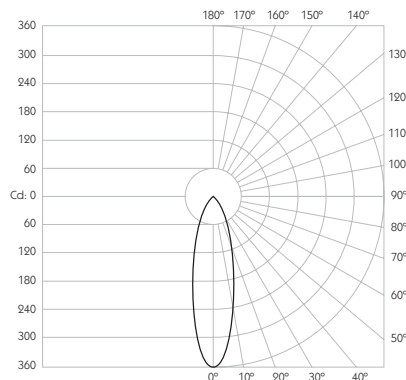

RS-602-AL-XX9530

RS-602-BK-XX9530

RS-602-WH-XX9530