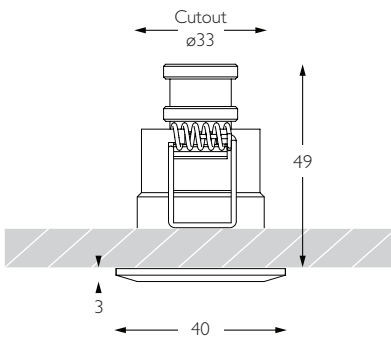

MINIMO FIXED SQUARE

DEEP RECESS | NARROW SPOT

Category Interior use only IP20

Material Machined Aluminium

Finish Brushed Aluminium | Black | White | Custom

Cutout ø33mm

Ceiling Thickness 3 - 25mm

Minimum Ceiling Void 20mm above top of luminaire module

System Power 1.6W

Module Output 140lm   **Absolute Output** 124lm

LOR 89%

Glare Cut Off 30°

Glare Comfort Cut Off 68°

Colour Temperature 3000K | 2700K | *

CRI Ra: 95   **TM-30** Rf: 93 Rg: 99

Optic 12°

Gear Type Dimmable options available

Gear Location Remote - No access through cutout for dimmable drivers

Weight 54g

* Please enquire as to the availability of non-standard Colour Temperatures

Cut Off: 30°
Glare Comfort Cut Off: 68°

Minimo Fixed Square is a miniature recessed LED luminaire providing high performance accent lighting from a compact source with minimal glare. With 95CRI, Minimo Fixed is perfect for use in colour-critical applications. Tool-less, site changeable optics allow flexibility in varying environments. Minimo Fixed is machined from aerospace grade 6063-T6 aluminium, is available as standard in white, black and brushed aluminium finishes, and delivers a lumen package of 140lm at 1.6W.

Product Photometry independently tested in accordance with LM-79

Distance (m)	Beam Diameter (m)	Illuminance (lx)
1m	0.21m	1,193 lx
2m	0.42m	298 lx
3m	0.63m	133 lx
4m	0.84m	75 lx
5m	1.05m	48 lx

IP 20	95 CRI	CE	ETL US
LED	1.6W	3.2V 500mA	PART L
33	0.5m		

RS-602-AL-XX9512

RS-602-BK-XX9512

RS-602-WH-XX9512