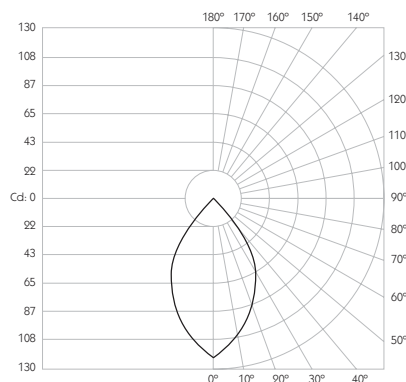

Product Photometry independently tested in accordance with LM-79

Distance (m)	Beam Diameter (m)	Illuminance (lx)
1m	0.21m	1,193 lx
2m	0.42m	298 lx
3m	0.63m	133 lx
4m	0.84m	75 lx
5m	1.05m	48 lx

IP 20	95 CRI	CE	ETL US
LED	1.6W	3.2V 500mA	PART L
33	0.5m		

LOR 89%

Glare Cut Off 30°

Glare Comfort Cut Off 68°

Colour Temperature 3000K | 2700K | *

CRI Ra: 95 **TM-30** Rf: 93 Rg: 99

Optic 60°

Gear Type Dimmable options available

Gear Location Remote - No access through cutout for dimmable drivers

Weight 54g

* Please enquire as to the availability of non-standard Colour Temperatures

Glare Diagram

Cut Off: 30°
Glare Comfort Cut Off: 68°

Minimo Fixed Square is a miniature recessed LED luminaire providing high performance accent lighting from a compact source with minimal glare. With 95CRI, Minimo Fixed is perfect for use in colour-critical applications. Tool-less, site changeable optics allow flexibility in varying environments. Minimo Fixed is machined from aerospace grade 6063-T6 aluminium, is available as standard in white, black and brushed aluminium finishes, and delivers a lumen package of 140lm at 1.6W.

Product Photometry independently tested in accordance with LM-79

IP 20	95 CRI	CE	ETL US
LED	1.6W	3.2V 500mA	PART L
33	0.5m		

Square Bezel

RS-602-AL-XX9560

RS-602-BK-XX9560

RS-602-WH-XX9560