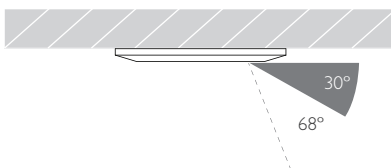

Gear Type Dimmable options available

Gear Location Remote - No access through cutout for dimmable drivers

Weight 54g

* Please enquire as to the availability of non-standard Colour Temperatures

Glare Diagram

Cut Off: 30°
Glare Comfort Cut Off: 68°

Minimo Fixed Square is a miniature recessed LED luminaire providing high performance accent lighting from a compact source with minimal glare. With 95CRI, Minimo Fixed is perfect for use in colour-critical applications. Tool-less, site changeable optics allow flexibility in varying environments. Minimo Fixed is machined from aerospace grade 6063-T6 aluminium, is available as standard in white, black and brushed aluminium finishes, and delivers a lumen package of 140lm at 1.6W.

Product Photometry independently tested in accordance with LM-79

Distance (m)	Beam Diameter (m)	Illuminance (lx)
1m	0.21m	1,193 lx
2m	0.42m	298 lx
3m	0.63m	133 lx
4m	0.84m	75 lx
5m	1.05m	48 lx

IP 20	95 CRI	CE	ETL US
LED	1.6W	3.2V 500mA	PART L
33	0.5m		

Square Bezel

RS-602-AL-XX9512

RS-602-BK-XX9512

RS-602-WH-XX9512

MINIMO FIXED SQUARE

DEEP RECESS | FLOOD

Category Interior use only IP20
Material Machined Aluminium
Finish Brushed Aluminium | Black | White | Custom
Cutout ø33mm
Ceiling Thickness 3 - 25mm
Minimum Ceiling Void 20mm above top of luminaire module
System Power 1.6W
Module Output 140lm **Absolute Output** 113lm
LOR 81%
Glare Cut Off 30°
Glare Comfort Cut Off 68°
Colour Temperature 3000K | 2700K | *
CRI Ra: 95 **TM-30** Rf: 93 Rg: 99
Optic 30°
Gear Type Dimmable options available
Gear Location Remote - No access through cutout for dimmable drivers
Weight 54g