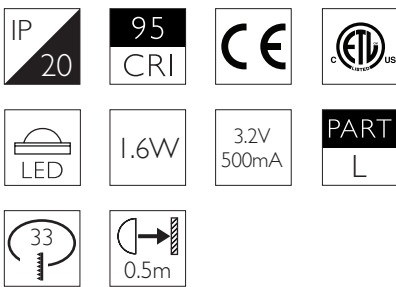

Product Photometry independently tested in accordance with LM-79

Distance (m)	Beam Diameter (m)	Illuminance (lx)
1m	0.21m	1,193 lx
2m	0.42m	298 lx
3m	0.63m	133 lx
4m	0.84m	75 lx
5m	1.05m	48 lx

IP 20	95 CRI	CE	ETL US
LED	1.6W	3.2V 500mA	PART L
33	0.5m		

* Please enquire as to the availability of non-standard Colour Temperatures

Glare Diagram

Cut Off: 30°
Glare Comfort Cut Off: 68°

Minimo Fixed Square is a miniature recessed LED luminaire providing high performance accent lighting from a compact source with minimal glare. With 95CRI, Minimo Fixed is perfect for use in colour-critical applications. Tool-less, site changeable optics allow flexibility in varying environments. Minimo Fixed is machined from aerospace grade 6063-T6 aluminium, is available as standard in white, black and brushed aluminium finishes, and delivers a lumen package of 140lm at 1.6W.

Product Photometry independently tested in accordance with LM-79

Square Bezel

RS-602-AL-XX9530

RS-602-BK-XX9530

RS-602-WH-XX9530

MINIMO FIXED SQUARE

DEEP RECESS | WIDE FLOOD

Category Interior use only IP20

Product Photometry independently tested in accordance with LM-79

IP 20	95 CRI	CE	ETL US
LED	1.6W	3.2V 500mA	PART L
33	0.5m		

Square Bezel

RS-602-AL-XX9560

RS-602-BK-XX9560

RS-602-WH-XX9560