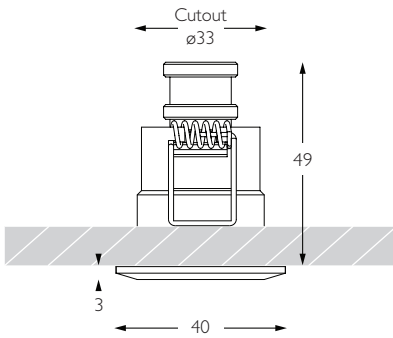

Product Photometry independently tested in accordance with LM-79

Distance (m)	Beam Diameter (m)	Illuminance (lx)
1m	0.21m	1,193 lx
2m	0.42m	298 lx
3m	0.63m	133 lx
4m	0.84m	75 lx
5m	1.05m	48 lx

IP 20	95 CRI	CE	ETL US
LED	1.6W	3.2V 500mA	PART L
33	0.5m		

Square Bezel

RS-602-AL-XX9512

RS-602-BK-XX9512

RS-602-WH-XX9512

MINIMO FIXED SQUARE

DEEP RECESS | FLOOD

Category Interior use only IP20
Material Machined Aluminium
Finish Brushed Aluminium | Black | White | Custom
Cutout ø33mm
Ceiling Thickness 3 - 25mm
Minimum Ceiling Void 20mm above top of luminaire module
System Power 1.6W
Module Output 140lm **Absolute Output** 113lm
LOR 81%
Glare Cut Off 30°
Glare Comfort Cut Off 68°
Colour Temperature 3000K | 2700K | *
CRI Ra: 95 **TM-30** Rf: 93 Rg: 99
Optic 30°
Gear Type Dimmable options available
Gear Location Remote - No access through cutout for dimmable drivers
Weight 54g

* Please enquire as to the availability of non-standard Colour Temperatures

Glare Diagram

Cut Off: 30°
Glare Comfort Cut Off: 68°

Minimo Fixed Square is a miniature recessed LED luminaire providing high performance accent lighting from a compact source with minimal glare. With 95CRI, Minimo Fixed is perfect for use in colour-critical applications. Tool-less, site changeable optics allow flexibility in varying environments. Minimo Fixed is machined from aerospace grade 6063-T6 aluminium, is available as standard in white, black and brushed aluminium finishes, and delivers a lumen package of 140lm at 1.6W.