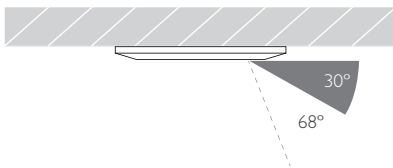

Product Photometry independently tested in accordance with LM-79

Distance (m)	Beam Diameter (m)	Illuminance (lx)
1m	0.21m	1,193 lx
2m	0.42m	298 lx
3m	0.63m	133 lx
4m	0.84m	75 lx
5m	1.05m	48 lx

IP 20	95 CRI	CE	ETL US
LED	1.6W	3.2V 500mA	PART L
33	0.5m		

Square Bezel

RS-602-AL-XX9512

RS-602-BK-XX9512

RS-602-WH-XX9512

MINIMO FIXED SQUARE

DEEP RECESS | FLOOD

Category Interior use only IP20
Material Machined Aluminium
Finish Brushed Aluminium | Black | White | Custom
Cutout ø33mm
Ceiling Thickness 3 - 25mm
Minimum Ceiling Void 20mm above top of luminaire module
System Power 1.6W
Module Output 140lm **Absolute Output** 113lm
LOR 81%
Glare Cut Off 30°
Glare Comfort Cut Off 68°
Colour Temperature 3000K | 2700K | *
CRI Ra: 95 **TM-30** Rf: 93 Rg: 99
Optic 30°
Gear Type Dimmable options available
Gear Location Remote - No access through cutout for dimmable drivers
Weight 54g

* Please enquire as to the availability of non-standard Colour Temperatures

Glare Diagram

Cut Off: 30°
Glare Comfort Cut Off: 68°

Minimo Fixed Square is a miniature recessed LED luminaire providing high performance accent lighting from a compact source with minimal glare. With 95CRI, Minimo Fixed is perfect for use in colour-critical applications. Tool-less, site changeable optics allow flexibility in varying environments. Minimo Fixed is machined from aerospace grade 6063-T6 aluminium, is available as standard in white, black and brushed aluminium finishes, and delivers a lumen package of 140lm at 1.6W.