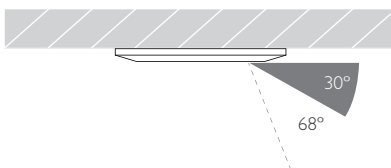

LOR 89%

Glare Cut Off 30°

Glare Comfort Cut Off 68°

Colour Temperature 3000K | 2700K | *

CRI Ra: 95 **TM-30** Rf: 93 Rg: 99

Optic 60°

Gear Type Dimmable options available

Gear Location Remote - No access through cutout for dimmable drivers

Weight 54g

* Please enquire as to the availability of non-standard Colour Temperatures

Glare Diagram

Cut Off: 30°
Glare Comfort Cut Off: 68°

Minimo Fixed Square is a miniature recessed LED luminaire providing high performance accent lighting from a compact source with minimal glare. With 95CRI, Minimo Fixed is perfect for use in colour-critical applications. Tool-less, site changeable optics allow flexibility in varying environments. Minimo Fixed is machined from aerospace grade 6063-T6 aluminium, is available as standard in white, black and brushed aluminium finishes, and delivers a lumen package of 140lm at 1.6W.