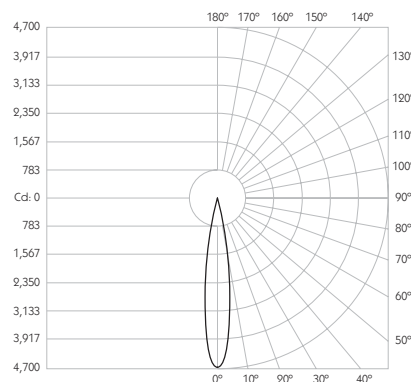

### Optical

**System Power** 6W

**Module Output** 513lm\*\*

**Absolute Output** 506lm\*\*

**LOR** 99%

**Glare Cut Off** 36°

**Glare Comfort Cut Off** 80°

\*\* Photometry shown is correct for 3000K module. Please enquire for 2700K module output.

**Colour Temperature** 2700K | 3000K

**CRI** 92 Typ

**TM-30** Rf: 90 Rg: 99

**Beam Angle** 15°

**Gear Type** Dimmable Options Available

**Gear Location** Remote

Product Photometry independently tested in accordance with LM-79