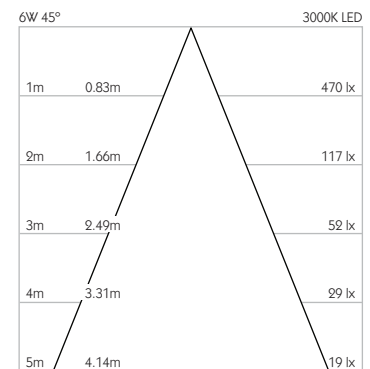

### Optical

**System Power** 6W

**Module Output** 513lm\*\*

**Absolute Output** 420lm\*\*

**LOR** 82%

**Glare Cut Off** 36°

**Glare Comfort Cut Off** 80°

\*\* Photometry shown is correct for 3000K module. Please enquire for 2700K module output.

**Colour Temperature** 2700K | 3000K

**CRI** 92 Typ

**TM-30** Rf: 90 Rg: 99

**Beam Angle** 45°

**Gear Type** Dimmable Options Available

**Gear Location** Remote

Product Photometry independently tested in accordance with LM-79