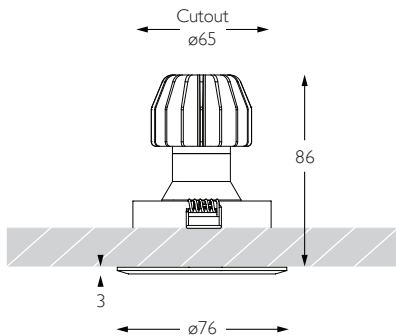

SPOT | CHAMFERED BEZEL