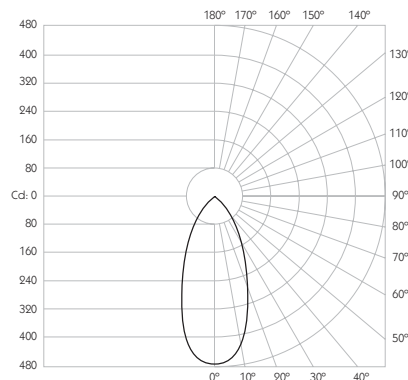

### Optical

**System Power** 6W

**Module Output** 513lm\*\*

**Absolute Output** 420lm\*\*

**LOR** 82%

**Glare Cut Off** 36°

**Glare Comfort Cut Off** 80°

\*\* Photometry shown is correct for 3000K module. Please enquire for 2700K module output.

**Colour Temperature** 2700K | 3000K

**CRI** 92 Typ

**TM-30** Rf: 90 Rg: 99

**Beam Angle** 45°

**Gear Type** Dimmable Options Available

**Gear Location** Remote

Product Photometry independently tested in accordance with LM-79