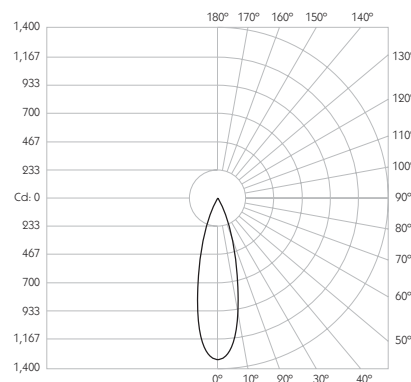

### Optical

**System Power** 6W

**Module Output** 513lm\*\*

**Absolute Output** 439lm\*\*

**LOR** 86%

**Glare Cut Off** 36°

**Glare Comfort Cut Off** 80°

\*\* Photometry shown is correct for 3000K module. Please enquire for 2700K module output.

**Colour Temperature** 2700K | 3000K

**CRI** 92 Typ

**TM-30** Rf: 90 Rg: 99

**Beam Angle** 25°

**Gear Type** Dimmable Options Available

**Gear Location** Remote

Product Photometry independently tested in accordance with LM-79