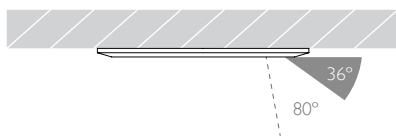

## SPOT | CHAMFERED BEZEL

Glare Diagram

Cut Off: 36°

Glare Comfort Cut Off: 80°