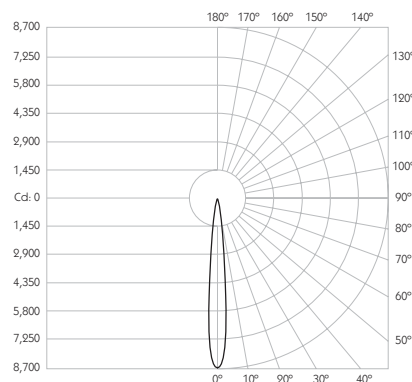

## Optical

**System Power** 6W

**Module Output** 513lm\*\*

**Absolute Output** 504lm\*\*

**LOR** 98%

**Glare Cut Off** 36°

**Glare Comfort Cut Off** 80°

\*\* Photometry shown is correct for 3000K module. Please enquire for 2700K module output.

**Colour Temperature** 2700K | 3000K

**CRI** 92 Typ

**TM-30** Rf: 90 Rg: 99

**Beam Angle** 11°

**Gear Type** Dimmable Options Available

**Gear Location** Remote

Product Photometry independently tested in accordance with LM-79

Distance	Beam Diameter	Illuminance (lx)
1m	0.19m	8,614 lx
2m	0.39m	2,154 lx
3m	0.58m	957 lx
4m	0.77m	538 lx
5m	0.96m	345 lx

Luminaire Code

RC-605

Bezel Finish

AL	Brushed Aluminium
WH	White
BK	Black
RB	Rubbed Bronze
PB	Polished Brass
CH	Polished Chrome