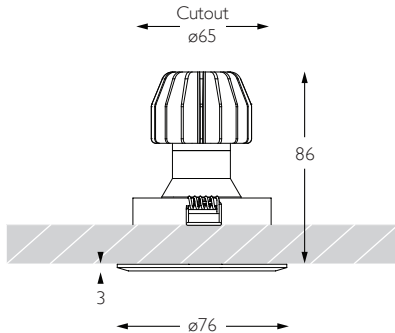

WIDE FLOOD | CHAMFERED BEZEL