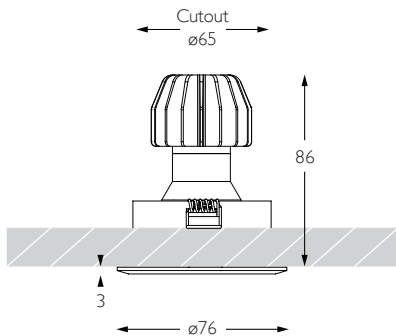

FLOOD | CHAMFERED BEZEL

Cut Off: 36°

Glare Comfort Cut Off: 80°