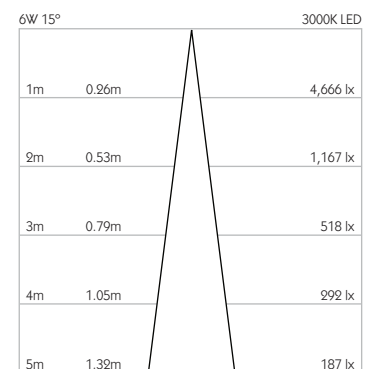

### Optical

**System Power** 6W

**Module Output** 513lm\*\*

**Absolute Output** 506lm\*\*

**LOR** 99%

**Glare Cut Off** 36°

**Glare Comfort Cut Off** 80°

\*\* Photometry shown is correct for 3000K module. Please enquire for 2700K module output.

**Colour Temperature** 2700K | 3000K

**CRI** 92 Typ

**TM-30** Rf: 90 Rg: 99

**Beam Angle** 15°

**Gear Type** Dimmable Options Available

**Gear Location** Remote

Product Photometry independently tested in accordance with LM-79