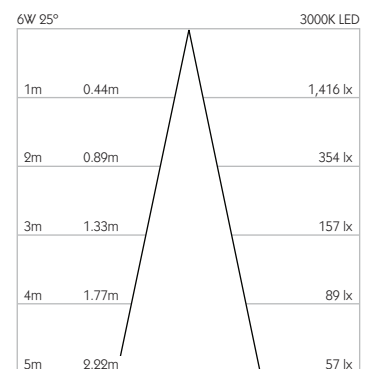

### Optical

**System Power** 6W

**Module Output** 513lm\*\*

**Absolute Output** 439lm\*\*

**LOR** 86%

**Glare Cut Off** 36°

**Glare Comfort Cut Off** 80°

\*\* Photometry shown is correct for 3000K module. Please enquire for 2700K module output.

**Colour Temperature** 2700K | 3000K

**CRI** 92 Typ

**TM-30** Rf: 90 Rg: 99

**Beam Angle** 25°

**Gear Type** Dimmable Options Available

**Gear Location** Remote

Product Photometry independently tested in accordance with LM-79