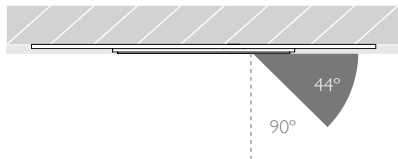

Glare Diagram

Cut Off: 44°

Glare Comfort Cut Off: 90°