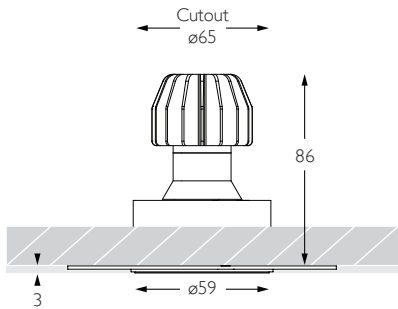

MINIMO 11 | IP54 FIXED

Luminaires
spec sheet RCT-608

SPOT | TRIMLESS | PINHOLE APERTURE