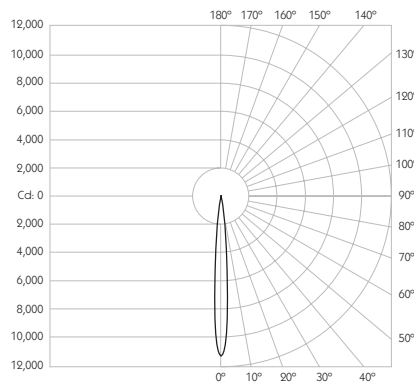

## Optical

**System Power** 6W

**Module Output** 513lm\*\*

**Absolute Output** 506lm\*\*

**LOR** 99%

**Glare Cut Off** 44°

**Glare Comfort Cut Off** 90°

\*\* Photometry shown is correct for 3000K module. Please enquire for 2700K module output.

**Colour Temperature** 2700K | 3000K

**CRI** 92 Typ

**TM-30** Rf: 90 Rg: 99

**Beam Angle** 9°

**Gear Type** Dimmable Options Available

**Gear Location** Remote

Product Photometry independently tested in accordance with LM-79

Distance	Beam Diameter	Illuminance (lx)
1m	0.16m	11,214 lx
2m	0.31m	2,804 lx
3m	0.47m	1,246 lx
4m	0.63m	701 lx
5m	0.79m	449 lx

Luminaire Code	Finish	CCT	CRI	Beam Angle
RCT-608	<b>BK</b> Black <b>WH</b> White	<b>27</b> 2700K <b>30</b> 3000K	<b>92</b> 92 CRI	<b>09</b> 9° Ultra Narrow Beam
RCT-608	-	-	92	09