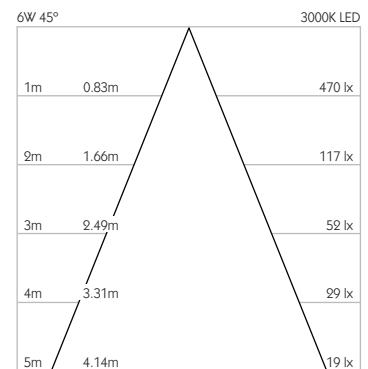

## Optical

**System Power** 6W

**Module Output** 513lm\*\*

**Absolute Output** 420lm\*\*

**LOR** 82%

**Glare Cut Off** 44°

**Glare Comfort Cut Off** 90°

\*\* Photometry shown is correct for 3000K module. Please enquire for 2700K module output.

**Colour Temperature** 2700K | 3000K

**CRI** 92 Typ

**TM-30** Rf: 90 Rg: 99

**Beam Angle** 45°

**Gear Type** Dimmable Options Available

**Gear Location** Remote

Product Photometry independently tested in accordance with LM-79