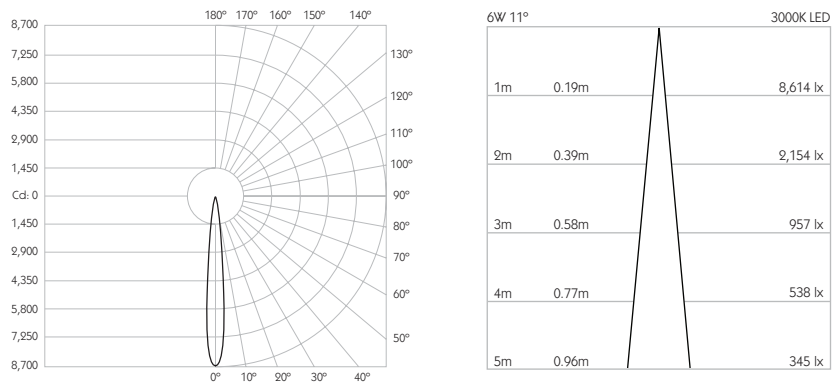

Optical

System Power 6W
Module Output 513lm**
Absolute Output 504lm**
LOR 98%
Glare Cut Off 44°
Glare Comfort Cut Off 90°
Colour Temperature 2700K | 3000K
CRI 92 Typ
TM-30 Rf: 90 Rg: 99
Beam Angle 11°
Gear Type Dimmable Options Available
Gear Location Remote

** Photometry shown is correct for 3000K module. Please enquire for 2700K module output.

Product Photometry independently tested in accordance with LM-79