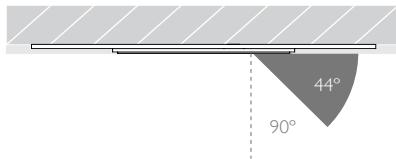

Glare Diagram

Cut Off: 44°

Glare Comfort Cut Off: 90°