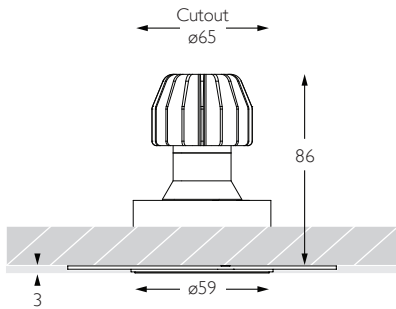

# MINIMO 11 | IP54 FIXED

Luminaires  
spec sheet RCT-608

WIDE FLOOD | TRIMLESS | PINHOLE APERTURE

Glare Diagram

Cut Off: 44°

Glare Comfort Cut Off: 90°