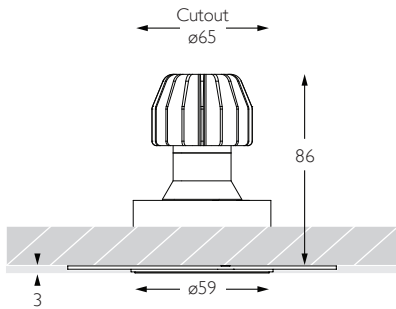

# MINIMO 11 | IP54 FIXED

Luminaires  
spec sheet RCT-608

NARROW SPOT | TRIMLESS | PINHOLE APERTURE

Glare Diagram

Cut Off: 44°

Glare Comfort Cut Off: 90°