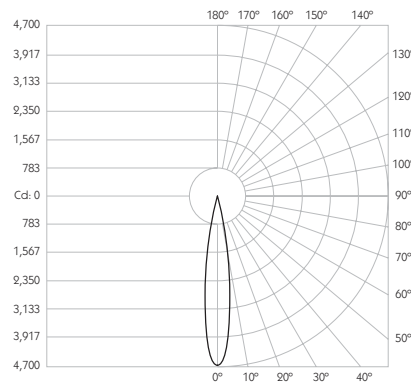

## Optical

**System Power** 6W

**Module Output** 513lm\*\*

**Absolute Output** 506lm\*\*

**LOR** 99%

**Glare Cut Off** 44°

**Glare Comfort Cut Off** 90°

\*\* Photometry shown is correct for 3000K module. Please enquire for 2700K module output.

**Colour Temperature** 2700K | 3000K

**CRI** 92 Typ

**TM-30** Rf: 90 Rg: 99

**Beam Angle** 15°

**Gear Type** Dimmable Options Available

**Gear Location** Remote

Product Photometry independently tested in accordance with LM-79

Distance	Beam Diameter	Footcandle (lx)
1m	0.26m	4,666 lx
2m	0.53m	1,167 lx
3m	0.79m	518 lx
4m	1.05m	292 lx
5m	1.32m	187 lx

Luminaire Code	Finish	CCT	CRI	Beam Angle
RCT-608	<b>BK</b> Black <b>WH</b> White	<b>27</b> 2700K <b>30</b> 3000K	<b>92</b> 92 CRI	<b>15</b> 15° Spot