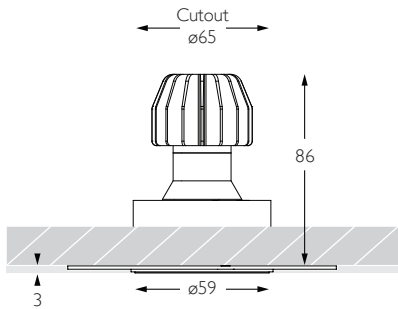

# MINIMO 11 | IP54 FIXED

Luminaires  
spec sheet RCT-608

FLOOD | TRIMLESS | PINHOLE APERTURE

Glare Diagram

Cut Off: 44°

Glare Comfort Cut Off: 90°