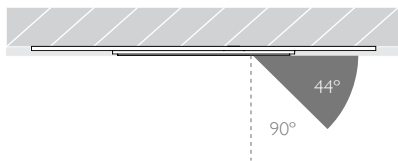

# MINIMO 11 | IP54 FIXED

Luminaires  
spec sheet RCT-608

SPOT | TRIMLESS | PINHOLE APERTURE

Glare Diagram

Cut Off: 44°

Glare Comfort Cut Off: 90°