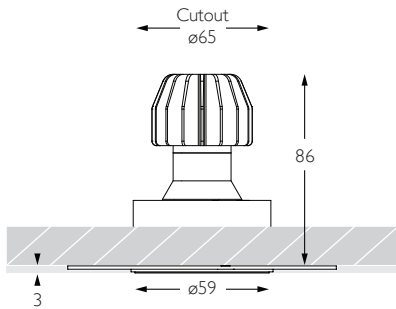

# MINIMO 11 | IP54 FIXED

Luminaires  
spec sheet RCT-608

ULTRA NARROW SPOT | TRIMLESS | PINHOLE APERTURE

Glare Diagram

Cut Off: 44°

Glare Comfort Cut Off: 90°