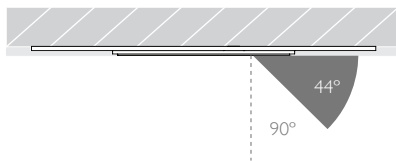

# MINIMO 11 | IP54 FIXED

Luminaires  
spec sheet RCT-608

ULTRA NARROW SPOT | TRIMLESS | PINHOLE APERTURE

Glare Diagram

Cut Off: 44°

Glare Comfort Cut Off: 90°