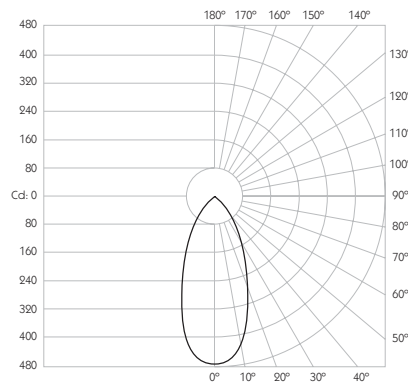

Distance	Beam Diameter	Footcandle (lx)
1m	0.26m	4,666 lx
2m	0.53m	1,167 lx
3m	0.79m	518 lx
4m	1.05m	292 lx
5m	1.32m	187 lx

Luminaire Code	Finish	CCT	CRI	Beam Angle
RCT-608	<b>BK</b> Black <b>WH</b> White	<b>27</b> 2700K <b>30</b> 3000K	<b>92</b> 92 CRI	<b>15</b> 15° Spot

Distance	Beam Diameter	Illuminance (lx)
1m	0.44m	1,416 lx
2m	0.89m	354 lx
3m	1.33m	157 lx
4m	1.77m	89 lx
5m	2.22m	57 lx

Luminaire Code	Finish	CCT	CRI	Beam Angle
RCT-608	<b>BK</b> Black <b>WH</b> White	<b>27</b> 2700K <b>30</b> 3000K	<b>92</b> 92 CRI	<b>25</b> 25° Flood
RCT-608	-	-	92	25

## Optical

**System Power** 6W

**Module Output** 513lm\*\*

**Absolute Output** 420lm\*\*

**LOR** 82%

**Glare Cut Off** 44°

**Glare Comfort Cut Off** 90°

\*\* Photometry shown is correct for 3000K module. Please enquire for 2700K module output.

**Colour Temperature** 2700K | 3000K

**CRI** 92 Typ

**TM-30** Rf: 90 Rg: 99

**Beam Angle** 45°

**Gear Type** Dimmable Options Available

**Gear Location** Remote

Product Photometry independently tested in accordance with LM-79