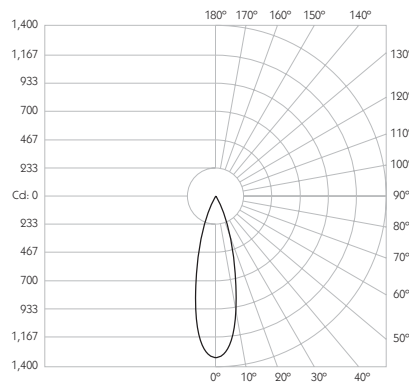

Distance	Beam Diameter	Footcandle (lx)
1m	0.26m	4,666 lx
2m	0.53m	1,167 lx
3m	0.79m	518 lx
4m	1.05m	292 lx
5m	1.32m	187 lx

Luminaire Code	Finish	CCT	CRI	Beam Angle
RCT-608	<b>BK</b> Black <b>WH</b> White	<b>27</b> 2700K <b>30</b> 3000K	<b>92</b> 92 CRI	<b>15</b> 15° Spot

## Optical

**System Power** 6W

**Module Output** 513lm\*\*

**Absolute Output** 439lm\*\*

**LOR** 86%

**Glare Cut Off** 44°

**Glare Comfort Cut Off** 90°

\*\* Photometry shown is correct for 3000K module. Please enquire for 2700K module output.

**Colour Temperature** 2700K | 3000K

**CRI** 92 Typ

**TM-30** Rf: 90 Rg: 99

**Beam Angle** 25°

**Gear Type** Dimmable Options Available

**Gear Location** Remote

Product Photometry independently tested in accordance with LM-79

Distance	Beam Diameter	Illuminance (lx)
1m	0.44m	1,416 lx
2m	0.89m	354 lx
3m	1.33m	157 lx
4m	1.77m	89 lx
5m	2.22m	57 lx

Luminaire Code	Finish	CCT	CRI	Beam Angle
RCT-608	<b>BK</b> Black <b>WH</b> White	<b>27</b> 2700K <b>30</b> 3000K	<b>92</b> 92 CRI	<b>25</b> 25° Flood
RCT-608	-	-	92	25