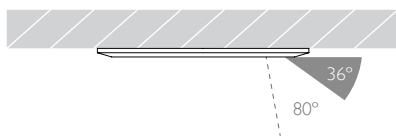

## SPOT | CHAMFERED BEZEL

Glare Diagram

Cut Off: 36°

Glare Comfort Cut Off: 80°

### Technical Description

Minimo 11 Adjustable is a compact recessed LED luminaire offering full adjustability with 360° pan and 35° tilt without breaking the ceiling line. Minimo 11 is perfect for use in colour-critical applications with 92CRI delivered from a single source LED module and available in two colour temperatures as standard. Tool-less, site changeable beam angles allow flexibility in varying environments. Machined from aerospace grade 6063-T6 aluminium or brass, Minimo 11 Adjustable features a chamfered bezel with a choice of six finishes and an interchangeable decorative aperture available in three finishes for complete aesthetic integration. Minimo 11 Adjustable delivers a lumen package of 513lm at 6W.