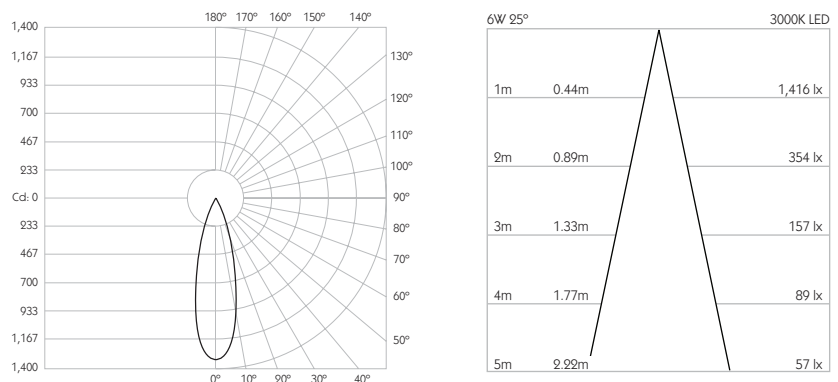

Optical

System Power 6W
Module Output 513lm**
Absolute Output 439lm**
LOR 86%
Glare Cut Off 36°
Glare Comfort Cut Off 80°
Colour Temperature 2700K | 3000K
CRI 92 Typ
TM-30 Rf: 90 Rg: 99
Beam Angle 25°
Gear Type Dimmable Options Available
Gear Location Remote

** Photometry shown is correct for 3000K module. Please enquire for 2700K module output.

Product Photometry independently tested in accordance with LM-79