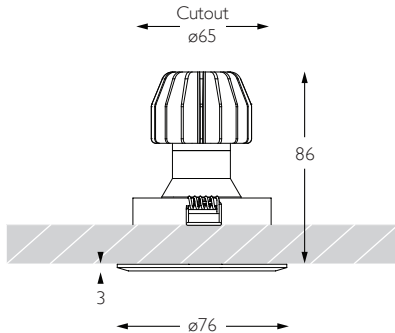

MINIMO 11 | ADJUSTABLE

Luminaires
spec sheet RC-623

WIDE FLOOD | CHAMFERED BEZEL

Cut Off: 36°

Glare Comfort Cut Off: 80°