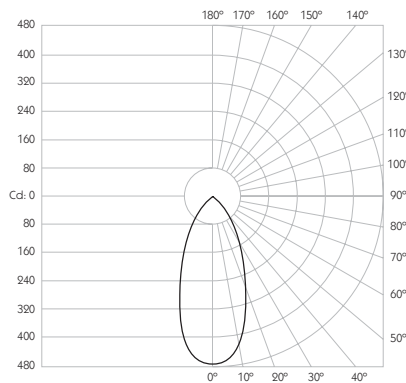

Optical

System Power 6W
Module Output 513lm**
Absolute Output 420lm**
LOR 82%
Glare Cut Off 36°
Glare Comfort Cut Off 80°
Colour Temperature 2700K | 3000K
CRI 92 Typ
TM-30 Rf: 90 Rg: 99
Beam Angle 45°
Gear Type Dimmable Options Available
Gear Location Remote
** Photometry shown is correct for 3000K module. Please enquire for 2700K module output.

Product Photometry independently tested in accordance with LM-79