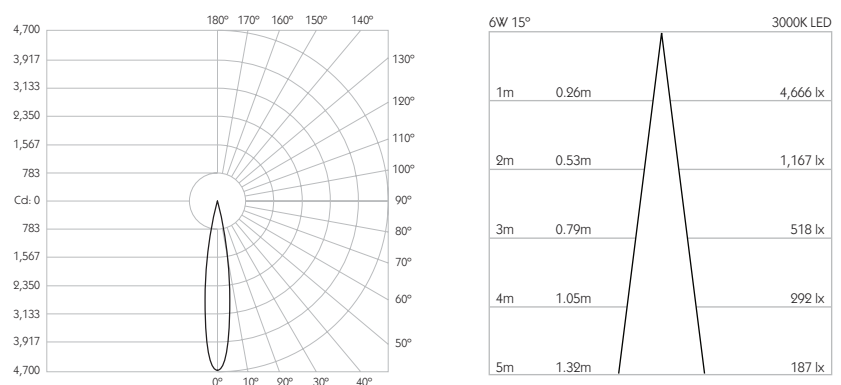

Optical

System Power 6W
Module Output 513lm**
Absolute Output 506lm**
LOR 99%
Glare Cut Off 36°
Glare Comfort Cut Off 80°
Colour Temperature 2700K | 3000K
CRI 92 Typ
TM-30 Rf: 90 Rg: 99
Beam Angle 15°
Gear Type Dimmable Options Available
Gear Location Remote
** Photometry shown is correct for 3000K module. Please enquire for 2700K module output.

Product Photometry independently tested in accordance with LM-79