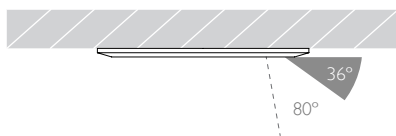

Product Photometry independently tested in accordance with LM-79

Luminaire Code	Bezel Finish	Aperture Finish	CCT	CRI	Beam Angle																										
RC-623	<table border="1"> <tr><td>AL</td><td>Brushed Aluminium</td></tr> <tr><td>WH</td><td>White</td></tr> <tr><td>BK</td><td>Black</td></tr> <tr><td>RB</td><td>Rubbed Bronze</td></tr> <tr><td>PB</td><td>Polished Brass</td></tr> <tr><td>CH</td><td>Polished Chrome</td></tr> </table>	AL	Brushed Aluminium	WH	White	BK	Black	RB	Rubbed Bronze	PB	Polished Brass	CH	Polished Chrome	<table border="1"> <tr><td>BK</td><td>Black</td></tr> <tr><td>WH</td><td>White</td></tr> <tr><td>SB</td><td>Satin Brass</td></tr> </table>	BK	Black	WH	White	SB	Satin Brass	<table border="1"> <tr><td>27</td><td>2700K</td></tr> <tr><td>30</td><td>3000K</td></tr> </table>	27	2700K	30	3000K	<table border="1"> <tr><td>92</td><td>92 CRI</td></tr> </table>	92	92 CRI	<table border="1"> <tr><td>15</td><td>15° Spot</td></tr> </table>	15	15° Spot
AL	Brushed Aluminium																														
WH	White																														
BK	Black																														
RB	Rubbed Bronze																														
PB	Polished Brass																														
CH	Polished Chrome																														
BK	Black																														
WH	White																														
SB	Satin Brass																														
27	2700K																														
30	3000K																														
92	92 CRI																														
15	15° Spot																														
RC-623	-	-	-	92	15																										

## FLOOD | CHAMFERED BEZEL

Glare Diagram

Cut Off: 36°

Glare Comfort Cut Off: 80°