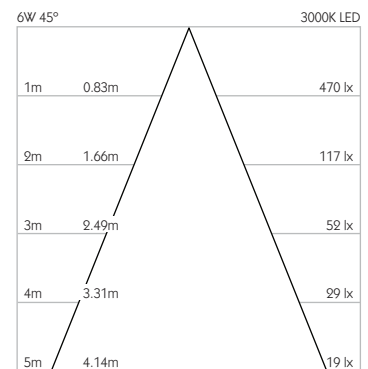

Optical

System Power 6W
Module Output 513lm**
Absolute Output 420lm**
LOR 82%
Glare Cut Off 36°
Glare Comfort Cut Off 80°
Colour Temperature 2700K | 3000K
CRI 92 Typ
TM-30 Rf: 90 Rg: 99
Beam Angle 45°
Gear Type Dimmable Options Available
Gear Location Remote
** Photometry shown is correct for 3000K module. Please enquire for 2700K module output.

Product Photometry independently tested in accordance with LM-79