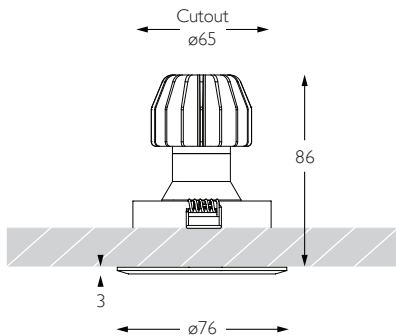

## SPOT | CHAMFERED BEZEL

Glare Diagram

Cut Off: 36°

Glare Comfort Cut Off: 80°

### Technical Description

Minimo 11 Adjustable is a compact recessed LED luminaire offering full adjustability with 360° pan and 35° tilt without breaking the ceiling line. Minimo 11 is perfect for use in colour-critical applications with 92CRI delivered from a single source LED module and available in two colour temperatures as standard. Tool-less, site changeable beam angles allow flexibility in varying environments. Machined from aerospace grade 6063-T6 aluminium or brass, Minimo 11 Adjustable features a chamfered bezel with a choice of six finishes and an interchangeable decorative aperture available in three finishes for complete aesthetic integration. Minimo 11 Adjustable delivers a lumen package of 513lm at 6W.

### Mechanical

**Category** Interior use only IP20  
**Material** Machined Aluminium | Brass  
**Configuration** Chamfered Aperture  
**Cutout** ø65mm  
**Ceiling Thickness** 3 - 25mm  
**Ceiling Void** 20mm above module  
**Pan** 360° **Tilt** 35°  
**Weight** AL BK WH - 211g | RB PB CH - 240g