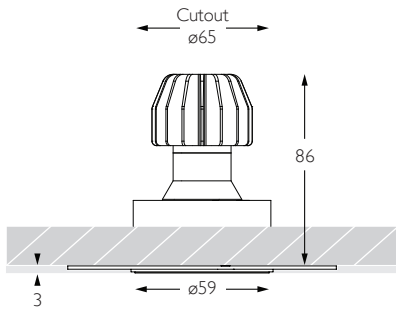

Luminaires
spec sheet RCT-624

FLOOD | TRIMLESS | PINHOLE APERTURE

Glare Diagram

Cut Off: 44°

Glare Comfort Cut Off: 90°

Technical Description

Minimo 11 Adjustable is a compact recessed LED luminaire offering full adjustability with 360° pan and 35° tilt without breaking the ceiling line. Minimo 11 is perfect for use in colour-critical applications with 92CRI delivered from a single source LED module and available in two colour temperatures as standard. Tool-less, site changeable beam angles allow flexibility in varying environments. Machined from aerospace grade 6063-T6 aluminium, Minimo 11 Adjustable Trimless features a 33mm pinhole aperture for a minimal and extremely low glare solution. Minimo 11 Adjustable delivers a lumen package of 513lm at 6W.