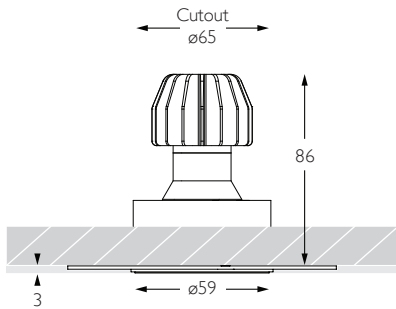

MINIMO 11 | ADJUSTABLE

Luminaires
spec sheet RCT-624

SPOT | TRIMLESS | PINHOLE APERTURE