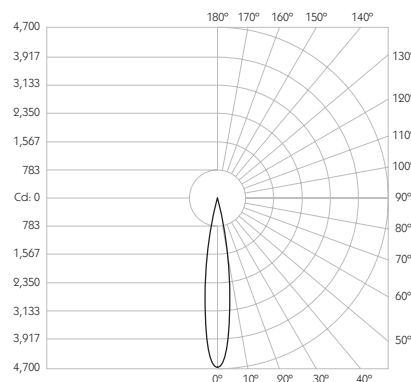

LOR 99%

Glare Cut Off 44°

Glare Comfort Cut Off 90°

** Photometry shown is correct for 3000K module. Please enquire for 2700K module output.

Colour Temperature 2700K | 3000K

CRI 92 Typ

TM-30 Rf: 90 Rg: 99

Beam Angle 15°

Gear Type Dimmable Options Available

Gear Location Remote

Product Photometry independently tested in accordance with LM-79

Distance	Beam Diameter	3000K LED Illuminance (lx)
1m	0.26m	4,666 lx
2m	0.53m	1,167 lx
3m	0.79m	518 lx
4m	1.05m	292 lx
5m	1.32m	187 lx