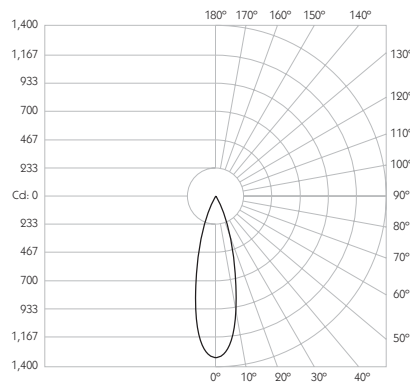

LOR 86%

Glare Cut Off 44°

Glare Comfort Cut Off 90°

** Photometry shown is correct for 3000K module. Please enquire for 2700K module output.

Colour Temperature 2700K | 3000K

CRI 92 Typ

TM-30 Rf: 90 Rg: 99

Beam Angle 25°

Gear Type Dimmable Options Available

Gear Location Remote

Product Photometry independently tested in accordance with LM-79

Distance	Beam Diameter	Footcandle (lx)
1m	0.44m	1,416 lx
2m	0.89m	354 lx
3m	1.33m	157 lx
4m	1.77m	89 lx
5m	2.22m	57 lx