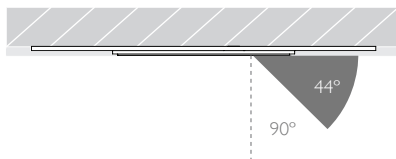

Luminaires
spec sheet RCT-624

FLOOD | TRIMLESS | PINHOLE APERTURE

Glare Diagram

Cut Off: 44°

Glare Comfort Cut Off: 90°

Technical Description

Minimo 11 Adjustable is a compact recessed LED luminaire offering full adjustability with 360° pan and 35° tilt without breaking the ceiling line. Minimo 11 is perfect for use in colour-critical applications with 92CRI delivered from a single source LED module and available in two colour temperatures as standard. Tool-less, site changeable beam angles allow flexibility in varying environments. Machined from aerospace grade 6063-T6 aluminium, Minimo 11 Adjustable Trimless features a 33mm pinhole aperture for a minimal and extremely low glare solution. Minimo 11 Adjustable delivers a lumen package of 513lm at 6W.