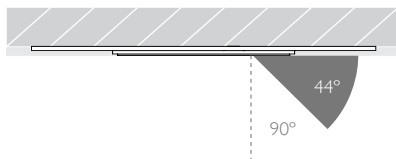

MINIMO 11 | ADJUSTABLE

Luminaires
spec sheet RCT-624

ULTRA NARROW SPOT | TRIMLESS | PINHOLE APERTURE

Glare Diagram

Cut Off: 44°

Glare Comfort Cut Off: 90°

Technical Description

Minimo 11 Adjustable is a compact recessed LED luminaire offering full adjustability with 360° pan and 35° tilt without breaking the ceiling line. Minimo 11 is perfect for use in colour-critical applications with 92CRI delivered from a single source LED module and available in two colour temperatures as standard. Tool-less, site changeable beam angles allow flexibility in varying environments. Machined from aerospace grade 6063-T6 aluminium, Minimo 11 Adjustable Trimless features a 33mm pinhole aperture for a minimal and extremely low glare solution. Minimo 11 Adjustable delivers a lumen package of 513lm at 6W.