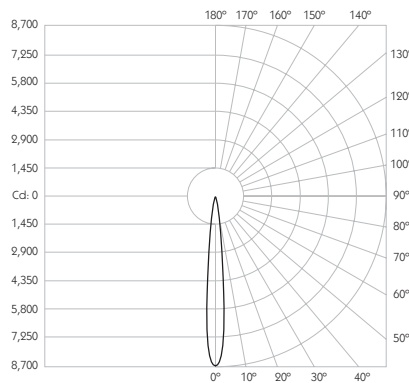

LOR 98%

Glare Cut Off 44°

Glare Comfort Cut Off 90°

** Photometry shown is correct for 3000K module. Please enquire for 2700K module output.

Colour Temperature 2700K | 3000K

CRI 92 Typ

TM-30 Rf: 90 Rg: 99

Beam Angle 11°

Gear Type Dimmable Options Available

Gear Location Remote

Product Photometry independently tested in accordance with LM-79

Distance	Beam Diameter	Illuminance (lx)
1m	0.19m	8,614 lx
2m	0.39m	2,154 lx
3m	0.58m	957 lx
4m	0.77m	538 lx
5m	0.96m	345 lx