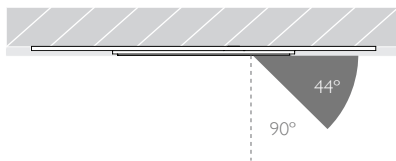

42 RIVERSIDE ROAD
LONDON SW17 0BA

t. +44 (0) 20 8947 6616
f. +44 (0) 20 8286 6626

MINIMO 11 | ADJUSTABLE

Luminaires
spec sheet RCT-624

WIDE FLOOD | TRIMLESS | PINHOLE APERTURE

Glare Diagram

Cut Off: 44°

Glare Comfort Cut Off: 90°