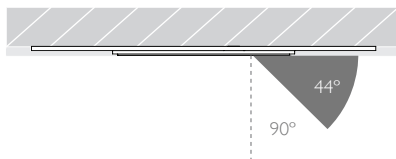

NARROW SPOT | TRIMLESS | PINHOLE APERTURE

Glare Diagram

Cut Off: 44°

Glare Comfort Cut Off: 90°

Technical Description

Minimo 11 Adjustable is a compact recessed LED luminaire offering full adjustability with 360° pan and 35° tilt without breaking the ceiling line. Minimo 11 is perfect for use in colour-critical applications with 92CRI delivered from a single source LED module and available in two colour temperatures as standard. Tool-less, site changeable beam angles allow flexibility in varying environments. Machined from aerospace grade 6063-T6 aluminium, Minimo 11 Adjustable Trimless features a 33mm pinhole aperture for a minimal and extremely low glare solution. Minimo 11 Adjustable delivers a lumen package of 513lm at 6W.