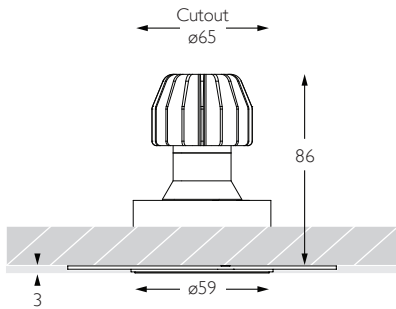

NARROW SPOT | TRIMLESS | PINHOLE APERTURE

Glare Diagram

Cut Off: 44°

Glare Comfort Cut Off: 90°

Technical Description

Minimo 11 Adjustable is a compact recessed LED luminaire offering full adjustability with 360° pan and 35° tilt without breaking the ceiling line. Minimo 11 is perfect for use in colour-critical applications with 92CRI delivered from a single source LED module and available in two colour temperatures as standard. Tool-less, site changeable beam angles allow flexibility in varying environments. Machined from aerospace grade 6063-T6 aluminium, Minimo 11 Adjustable Trimless features a 33mm pinhole aperture for a minimal and extremely low glare solution. Minimo 11 Adjustable delivers a lumen package of 513lm at 6W.