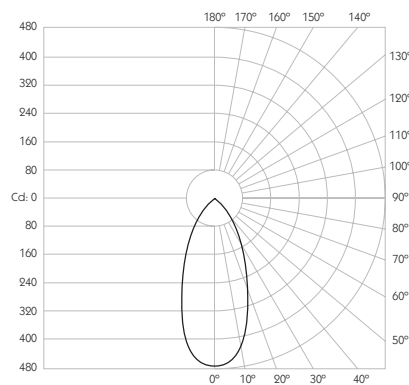

Optical

System Power 6W

Module Output 513lm**

Absolute Output 420lm**

LOR 82%

Glare Cut Off 44°

Glare Comfort Cut Off 90°

** Photometry shown is correct for 3000K module. Please enquire for 2700K module output.

Colour Temperature 2700K | 3000K

CRI 92 Typ

TM-30 Rf: 90 Rg: 99

Beam Angle 45°

Gear Type Dimmable Options Available

Gear Location Remote

Product Photometry independently tested in accordance with LM-79