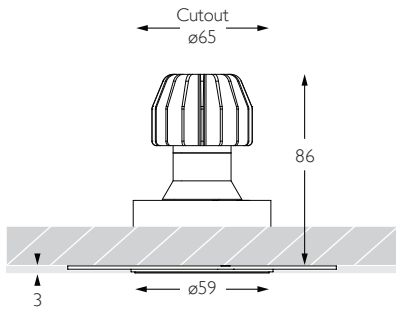

42 RIVERSIDE ROAD
LONDON SW17 0BA

t. +44 (0) 20 8947 6616
f. +44 (0) 20 8286 6626

MINIMO 11 | ADJUSTABLE

Luminaires
spec sheet RCT-624

WIDE FLOOD | TRIMLESS | PINHOLE APERTURE

Glare Diagram

Cut Off: 44°

Glare Comfort Cut Off: 90°