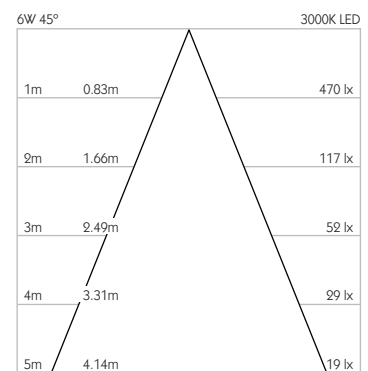

Optical

System Power 6W

Module Output 513lm**

Absolute Output 420lm**

LOR 82%

Glare Cut Off 44°

Glare Comfort Cut Off 90°

** Photometry shown is correct for 3000K module. Please enquire for 2700K module output.

Colour Temperature 2700K | 3000K

CRI 92 Typ

TM-30 Rf: 90 Rg: 99

Beam Angle 45°

Gear Type Dimmable Options Available

Gear Location Remote

Product Photometry independently tested in accordance with LM-79