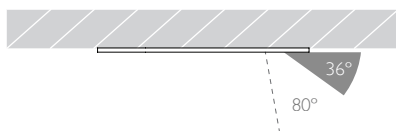

MINIMO 16 | FIXED

Luminaires
spec sheet RCD-631

ULTRA NARROW SPOT | FLAT BEZEL

Glare Diagram

Cut Off: 36°

Glare Comfort Cut Off: 80°

Technical Description

Minimo 16 Fixed is a recessed LED luminaire providing high performance accent lighting from a compact source with minimal glare. Minimo 16 is perfect for use in colour-critical applications with 92CRI delivered from a single source LED module and available in two colour temperatures as standard. Tool-less, site changeable beam angles allow flexibility in varying environments. Machined from aerospace grade 6063-T6 aluminium or brass, Minimo 16 Fixed features a flat bezel with a choice of six finishes and an interchangeable chamfered aperture available in three finishes for complete aesthetic integration. Minimo 16 Fixed delivers a lumen package of 665lm at 8.4W.