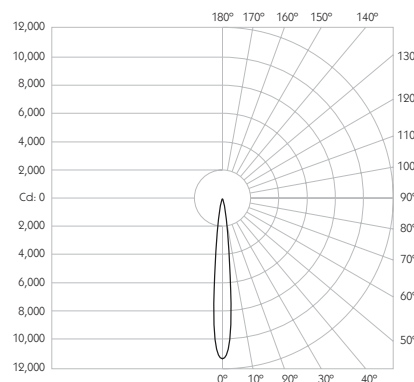

Optical

System Power 8.4W

Module Output 665lm**

Absolute Output 653lm**

LOR 98%

Glare Cut Off 36°

Glare Comfort Cut Off 80°

** Photometry shown is correct for 3000K module. Please enquire for 2700K module output.

Colour Temperature 2700K | 3000K

CRI 92 Typ

TM-30 Rf: 90 Rg: 99

Beam Angle 11°

Gear Type Dimmable Options Available

Gear Location Remote

Product Photometry independently tested in accordance with LM-79

Distance	Beam Diameter	Illuminance (lx)
1m	0.19m	11,164 lx
2m	0.39m	2,791 lx
3m	0.58m	1,240 lx
4m	0.77m	698 lx
5m	0.96m	447 lx