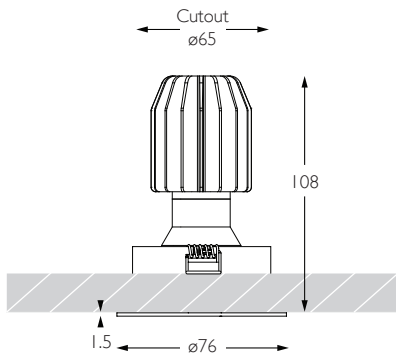

CRI

92

92 CRI

Beam Angle

25

25° Flood

RCD-631

WIDE FLOOD | FLAT BEZEL