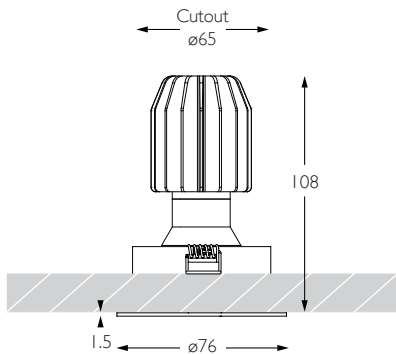

Cut Off: 36°

Glare Comfort Cut Off: 80°