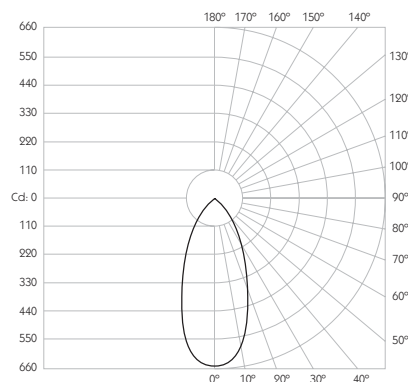

Optical

System Power 8.4W

Module Output 665lm**

Absolute Output 544lm**

LOR 82%

Glare Cut Off 36°

Glare Comfort Cut Off 80°

** Photometry shown is correct for 3000K module. Please enquire for 2700K module output.

Colour Temperature 2700K | 3000K

CRI 92 Typ

TM-30 Rf: 90 Rg: 99

Beam Angle 45°

Gear Type Dimmable Options Available

Gear Location Remote

Product Photometry independently tested in accordance with LM-79

Luminaire Code