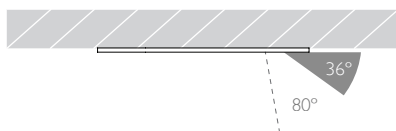

15

15° Spot

RCD-631

FLOOD | FLAT BEZEL

Glare Diagram

Cut Off: 36°

Glare Comfort Cut Off: 80°

Technical Description