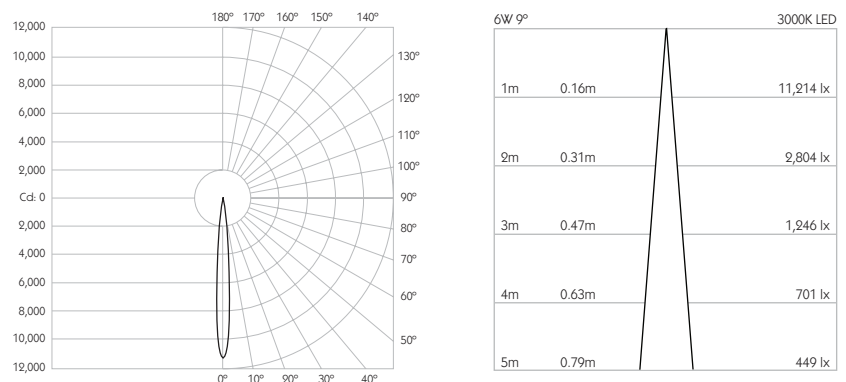

Optical

System Power 8.4W
Module Output 665lm**
Absolute Output 656lm**
LOR 99%
Glare Cut Off 36°
Glare Comfort Cut Off 80°
Colour Temperature 2700K | 3000K
CRI 92 Typ
TM-30 Rf: 90 Rg: 99
Beam Angle 9°
Gear Type Dimmable Options Available
Gear Location Remote

** Photometry shown is correct for 3000K module. Please enquire for 2700K module output.

Product Photometry independently tested in accordance with LM-79