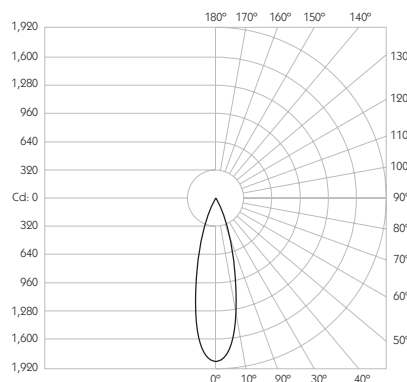

Optical

System Power 8.4W

Module Output 665lm**

Absolute Output 569lm**

LOR 86%

Glare Cut Off 36°

Glare Comfort Cut Off 80°

** Photometry shown is correct for 3000K module. Please enquire for 2700K module output.

Colour Temperature 2700K | 3000K

CRI 92 Typ

TM-30 Rf: 90 Rg: 99

Beam Angle 25°

Gear Type Dimmable Options Available

Gear Location Remote

Product Photometry independently tested in accordance with LM-79

Distance	Beam Diameter	Illuminance (lx)
1m	0.44m	1,834 lx
2m	0.89m	458 lx
3m	1.33m	204 lx
4m	1.77m	115 lx
5m	2.22m	73 lx