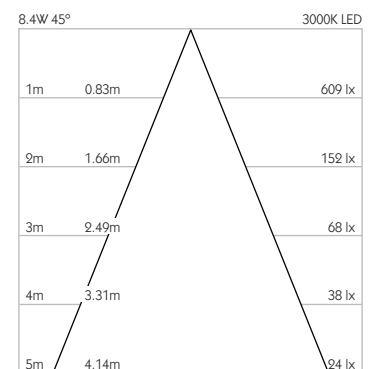

Colour Temperature 2700K | 3000K

CRI 92 Typ

TM-30 Rf: 90 Rg: 99

Beam Angle 45°

Gear Type Dimmable Options Available

Gear Location Remote

Product Photometry independently tested in accordance with LM-79

Luminaire Code