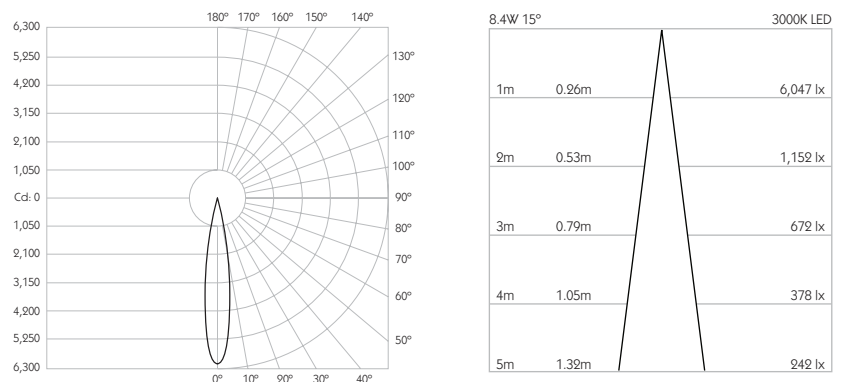

Optical

System Power 8.4W
Module Output 665lm**
Absolute Output 656lm**
LOR 99%
Glare Cut Off 36°
Glare Comfort Cut Off 80°
Colour Temperature 2700K | 3000K
CRI 92 Typ
TM-30 Rf: 90 Rg: 99
Beam Angle 15°
Gear Type Dimmable Options Available
Gear Location Remote

** Photometry shown is correct for 3000K module. Please enquire for 2700K module output.

Product Photometry independently tested in accordance with LM-79