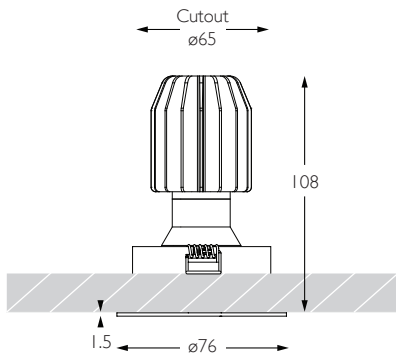

MINIMO 16 | FIXED

Luminaires
spec sheet RCD-631

ULTRA NARROW SPOT | FLAT BEZEL

Glare Diagram

Cut Off: 36°

Glare Comfort Cut Off: 80°

Technical Description

Minimo 16 Fixed is a recessed LED luminaire providing high performance accent lighting from a compact source with minimal glare. Minimo 16 is perfect for use in colour-critical applications with 92CRI delivered from a single source LED module and available in two colour temperatures as standard. Tool-less, site changeable beam angles allow flexibility in varying environments. Machined from aerospace grade 6063-T6 aluminium or brass, Minimo 16 Fixed features a flat bezel with a choice of six finishes and an interchangeable chamfered aperture available in three finishes for complete aesthetic integration. Minimo 16 Fixed delivers a lumen package of 665lm at 8.4W.