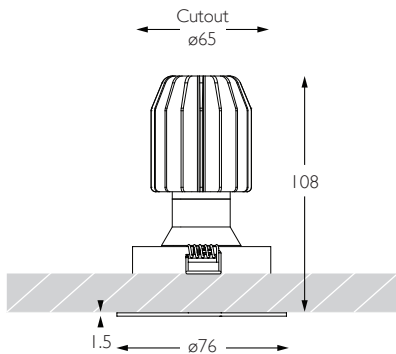

CRI

92 92 CRI

Beam Angle

11 11° Narrow Spot

RCD-631

92

11

SPOT | FLAT BEZEL