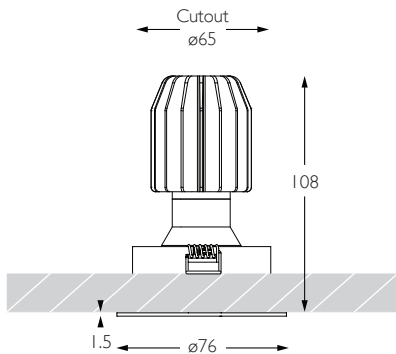

15

15° Spot

RCD-631

FLOOD | FLAT BEZEL

Glare Diagram

Cut Off: 36°

Glare Comfort Cut Off: 80°

Technical Description