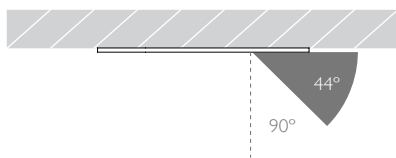

MINIMO 16 | IP54 FIXED

Luminaires
spec sheet RCD-634

ULTRA NARROW SPOT | FLAT BEZEL | PINHOLE APERTURE

Glare Diagram

Cut Off: 44°

Glare Comfort Cut Off: 90°

Technical Description

Minimo 16 Fixed is an IP54 recessed LED luminaire providing high performance accent lighting from a compact source with minimal glare. Minimo 16 is perfect for use in colour-critical applications with 92CRI delivered from a single source LED module and available in two colour temperatures as standard. Tool-less, site changeable beam angles allow flexibility in varying environments. Machined from aerospace grade 6063-T6 aluminium, Minimo 16 Fixed features a flat, discreet bezel and 33mm pinhole aperture for a minimal and extremely low glare solution. Minimo 16 Fixed delivers a lumen package of 665lm at 8.4W.