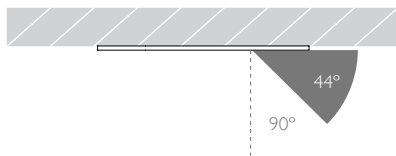

FLOOD | FLAT BEZEL | PINHOLE APERTURE

Glare Diagram

Cut Off: 44°

Glare Comfort Cut Off: 90°

Technical Description

Minimo 16 Fixed is an IP54 recessed LED luminaire providing high performance accent lighting from a compact source with minimal glare. Minimo 16 is perfect for use in colour-critical applications with 92CRI delivered from a single source LED module and available in two colour temperatures as standard. Tool-less, site changeable beam angles allow flexibility in varying environments. Machined from aerospace grade 6063-T6 aluminium, Minimo 16 Fixed features a flat, discreet bezel and 33mm pinhole aperture for a minimal and extremely low glare solution. Minimo 16 Fixed delivers a lumen package of 665lm at 8.4W.