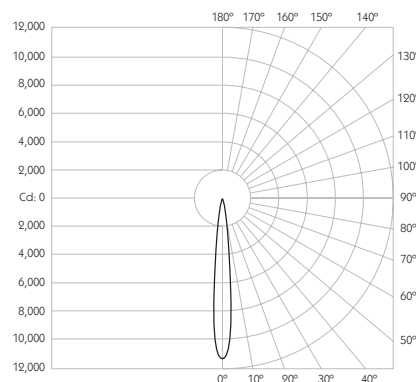

* Please enquire as to the availability of non-standard Finishes

Optical

System Power 8.4W
Module Output 665lm**
Absolute Output 653lm**
LOR 98%
Glare Cut Off 44°
Glare Comfort Cut Off 90°

Colour Temperature 2700K | 3000K
CRI 92 Typ
TM-30 Rf: 90 Rg: 99
Beam Angle 11°
Gear Type Dimmable Options Available
Gear Location Remote

** Photometry shown is correct for 3000K module. Please enquire for 2700K module output.

Product Photometry independently tested in accordance with LM-79

Distance (m)	Beam Diameter (m)	Illuminance (lx)
1m	0.19m	11,164 lx
2m	0.39m	2,791 lx
3m	0.58m	1,240 lx
4m	0.77m	698 lx
5m	0.96m	447 lx