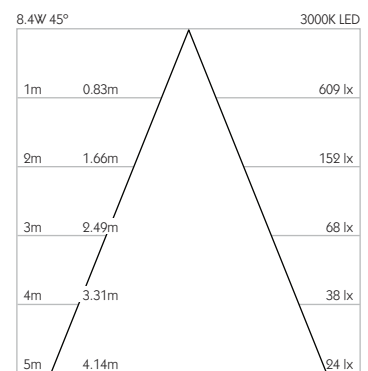

** Photometry shown is correct for 3000K module. Please enquire for 2700K module output.

Product Photometry independently tested in accordance with LM-79

Distance	Beam Diameter	Footcandle (lx)
1m	0.44m	1,834 lx
2m	0.89m	458 lx
3m	1.33m	204 lx
4m	1.77m	115 lx
5m	2.22m	73 lx

Finishes

Finishes Black | White *

* Please enquire as to the availability of non-standard Finishes

Optical

System Power 8.4W
Module Output 665lm**
Absolute Output 544lm**
LOR 82%
Glare Cut Off 44°
Glare Comfort Cut Off 90°

Product Photometry independently tested in accordance with LM-79

Luminaire Code	Finish	CCT	CRI	Beam Angle												
RCD-634	<table border="1"> <tr><td>BK</td><td>Black</td></tr> <tr><td>WH</td><td>White</td></tr> </table>	BK	Black	WH	White	<table border="1"> <tr><td>27</td><td>2700K</td></tr> <tr><td>30</td><td>3000K</td></tr> </table>	27	2700K	30	3000K	<table border="1"> <tr><td>92</td><td>92 CRI</td></tr> </table>	92	92 CRI	<table border="1"> <tr><td>45</td><td>45° Wide Flood</td></tr> </table>	45	45° Wide Flood
BK	Black															
WH	White															
27	2700K															
30	3000K															
92	92 CRI															
45	45° Wide Flood															
RCD-634	-	-	92	45												