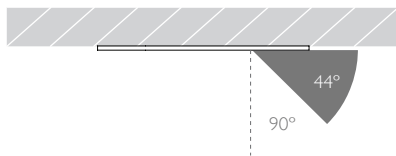

42 RIVERSIDE ROAD
LONDON SW17 0BA
t. +44 (0) 20 8947 6616
f. +44 (0) 20 8286 6626

MINIMO 16 | IP54 FIXED

Luminaires
spec sheet RCD-634

SPOT | FLAT BEZEL | PINHOLE APERTURE

Glare Diagram

Cut Off: 44°

Glare Comfort Cut Off: 90°