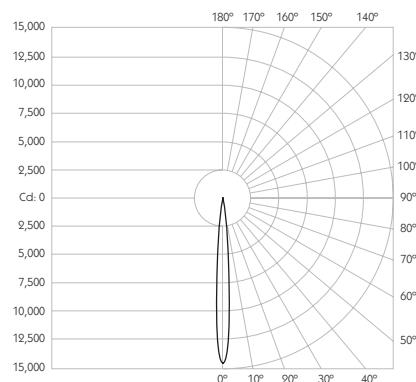

Finishes

Finishes Black | White *

* Please enquire as to the availability of non-standard Finishes

Optical

System Power 8.4W
Module Output 665lm**
Absolute Output 656lm**
LOR 99%
Glare Cut Off 44°
Glare Comfort Cut Off 90°

Colour Temperature 2700K | 3000K
CRI 92 Typ
TM-30 Rf: 90 Rg: 99
Beam Angle 9°
Gear Type Dimmable Options Available
Gear Location Remote

** Photometry shown is correct for 3000K module. Please enquire for 2700K module output.

Product Photometry independently tested in accordance with LM-79

Distance	Beam Diameter	Illuminance (lx)
1m	0.16m	14,533 lx
2m	0.31m	3,633 lx
3m	0.47m	1,615 lx
4m	0.63m	908 lx
5m	0.79m	581 lx

Configuration Options