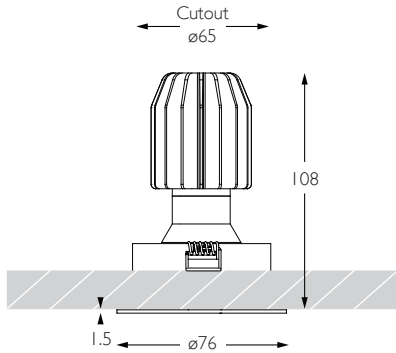

FLOOD | FLAT BEZEL | PINHOLE APERTURE

Glare Diagram

Cut Off: 44°

Glare Comfort Cut Off: 90°

Technical Description

Minimo 16 Fixed is an IP54 recessed LED luminaire providing high performance accent lighting from a compact source with minimal glare. Minimo 16 is perfect for use in colour-critical applications with 92CRI delivered from a single source LED module and available in two colour temperatures as standard. Tool-less, site changeable beam angles allow flexibility in varying environments. Machined from aerospace grade 6063-T6 aluminium, Minimo 16 Fixed features a flat, discreet bezel and 33mm pinhole aperture for a minimal and extremely low glare solution. Minimo 16 Fixed delivers a lumen package of 665lm at 8.4W.