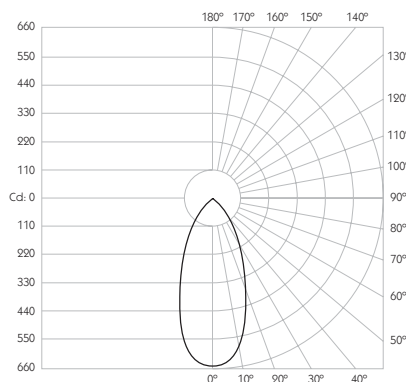

** Photometry shown is correct for 3000K module. Please enquire for 2700K module output.

Product Photometry independently tested in accordance with LM-79

Distance	Beam Diameter	Footcandle (lx)
1m	0.44m	1,834 lx
2m	0.89m	458 lx
3m	1.33m	204 lx
4m	1.77m	115 lx
5m	2.22m	73 lx

Finishes

Finishes Black | White *

* Please enquire as to the availability of non-standard Finishes

Optical

System Power 8.4W
Module Output 665lm**
Absolute Output 544lm**
LOR 82%
Glare Cut Off 44°
Glare Comfort Cut Off 90°

Colour Temperature 2700K | 3000K
CRI 92 Typ
TM-30 Rf: 90 Rg: 99
Beam Angle 45°
Gear Type Dimmable Options Available
Gear Location Remote

** Photometry shown is correct for 3000K module. Please enquire for 2700K module output.

Product Photometry independently tested in accordance with LM-79

Luminaire Code	Finish	CCT	CRI	Beam Angle												
RCD-634	<table border="1"> <tr><td>BK</td><td>Black</td></tr> <tr><td>WH</td><td>White</td></tr> </table>	BK	Black	WH	White	<table border="1"> <tr><td>27</td><td>2700K</td></tr> <tr><td>30</td><td>3000K</td></tr> </table>	27	2700K	30	3000K	<table border="1"> <tr><td>92</td><td>92 CRI</td></tr> </table>	92	92 CRI	<table border="1"> <tr><td>45</td><td>45° Wide Flood</td></tr> </table>	45	45° Wide Flood
BK	Black															
WH	White															
27	2700K															
30	3000K															
92	92 CRI															
45	45° Wide Flood															
RCD-634	-	-	92	45												