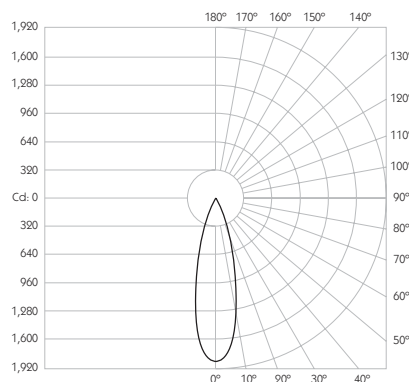

* Please enquire as to the availability of non-standard Finishes

Optical

System Power 8.4W
Module Output 665lm**
Absolute Output 569lm**
LOR 86%
Glare Cut Off 44°
Glare Comfort Cut Off 90°

Colour Temperature 2700K | 3000K
CRI 92 Typ
TM-30 Rf: 90 Rg: 99
Beam Angle 25°
Gear Type Dimmable Options Available
Gear Location Remote

** Photometry shown is correct for 3000K module. Please enquire for 2700K module output.

Product Photometry independently tested in accordance with LM-79

Distance	Beam Diameter	Footcandle (lx)
1m	0.44m	1,834 lx
2m	0.89m	458 lx
3m	1.33m	204 lx
4m	1.77m	115 lx
5m	2.22m	73 lx