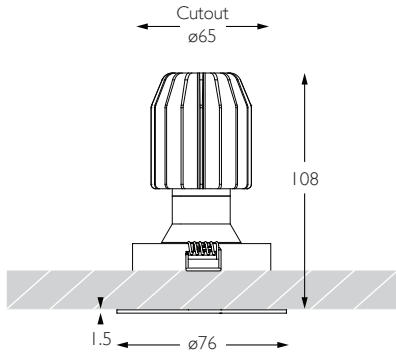

MINIMO 16 | IP54 FIXED

Luminaires
spec sheet RCD-634

WIDE FLOOD | FLAT BEZEL | PINHOLE APERTURE