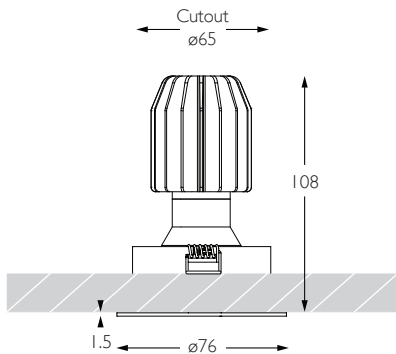

MINIMO 16 | IP54 FIXED

Luminaires
spec sheet RCD-634

ULTRA NARROW SPOT | FLAT BEZEL | PINHOLE APERTURE

Glare Diagram

Cut Off: 44°

Glare Comfort Cut Off: 90°

Technical Description

Minimo 16 Fixed is an IP54 recessed LED luminaire providing high performance accent lighting from a compact source with minimal glare. Minimo 16 is perfect for use in colour-critical applications with 92CRI delivered from a single source LED module and available in two colour temperatures as standard. Tool-less, site changeable beam angles allow flexibility in varying environments. Machined from aerospace grade 6063-T6 aluminium, Minimo 16 Fixed features a flat, discreet bezel and 33mm pinhole aperture for a minimal and extremely low glare solution. Minimo 16 Fixed delivers a lumen package of 665lm at 8.4W.