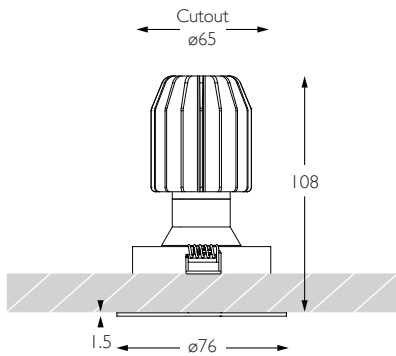

MINIMO 16 | IP54 FIXED

Luminaires
spec sheet RCD-634

NARROW SPOT | FLAT BEZEL | PINHOLE APERTURE