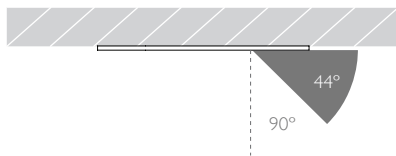

42 RIVERSIDE ROAD
LONDON SW17 0BA
t. +44 (0) 20 8947 6616
f. +44 (0) 20 8286 6626

MINIMO 16 | IP54 FIXED

Luminaires
spec sheet RCD-634

WIDE FLOOD | FLAT BEZEL | PINHOLE APERTURE

Glare Diagram

Cut Off: 44°

Glare Comfort Cut Off: 90°