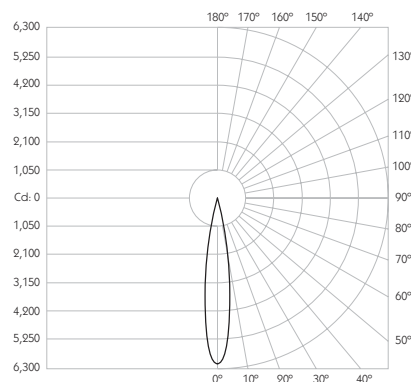

* Please enquire as to the availability of non-standard Finishes

Optical

System Power 8.4W
Module Output 665lm**
Absolute Output 656lm**
LOR 99%
Glare Cut Off 44°
Glare Comfort Cut Off 90°

Colour Temperature 2700K | 3000K
CRI 92 Typ
TM-30 Rf: 90 Rg: 99
Beam Angle 15°
Gear Type Dimmable Options Available
Gear Location Remote

** Photometry shown is correct for 3000K module. Please enquire for 2700K module output.

Product Photometry independently tested in accordance with LM-79

8.4W 15°		3000K LED	
1m	0.26m	6,047 lx	
2m	0.53m	1,152 lx	
3m	0.79m	672 lx	
4m	1.05m	378 lx	
5m	1.32m	242 lx	