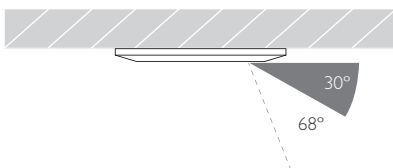

Cutout ø33mm

Ceiling Thickness 3 - 25mm

Minimum Ceiling Void 20mm above top of luminaire module

System Power 1.6W

Module Output 140lm **Absolute Output** 113lm

LOR 81%

Glare Cut Off 30°

Glare Comfort Cut Off 68°

Colour Temperature 3000K | 2700K | *

CRI Ra: 95 **TM-30** Rf: 93 Rg: 99

Optic 30°

Gear Type Dimmable options available

Gear Location Remote - No access through cutout for dimmable drivers

Weight AL BK WH - 53g | RB PB - 101g

* Please enquire as to the availability of non-standard Colour Temperatures

Glare Diagram

Cut Off: 30°
Glare Comfort Cut Off: 68°

Minimo Fixed Circular is a miniature recessed LED luminaire providing high performance accent lighting from a compact source with minimal glare. With 95CRI, Minimo Fixed is perfect for use in colour-critical applications. Tool-less, site changeable optics allow flexibility in varying environments. Minimo Fixed is machined from aerospace grade 6063-T6 aluminium or brass, and is available as standard in white, black, polished brass, rubbed bronze and brushed aluminium finishes, and delivers a lumen package of 140lm at 1.6W.