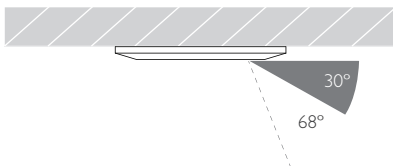

Cutout ø33mm

Ceiling Thickness 3 - 25mm

Minimum Ceiling Void 20mm above top of luminaire module

System Power 1.6W

Module Output 140lm **Absolute Output** 124lm

LOR 89%

Glare Cut Off 30°

Glare Comfort Cut Off 68°

Colour Temperature 3000K | 2700K | *

CRI Ra: 95 **TM-30** Rf: 93 Rg: 99

Optic 12°

Gear Type Dimmable options available

Gear Location Remote - No access through cutout for dimmable drivers

Weight AL BK WH - 53g | RB PB - 101g

* Please enquire as to the availability of non-standard Colour Temperatures

Glare Diagram

Cut Off: 30°
Glare Comfort Cut Off: 68°

Minimo Fixed Circular is a miniature recessed LED luminaire providing high performance accent lighting from a compact source with minimal glare. With 95CRI, Minimo Fixed is perfect for use in colour-critical applications. Tool-less, site changeable optics allow flexibility in varying environments. Minimo Fixed is machined from aerospace grade 6063-T6 aluminium or brass, and is available as standard in white, black, polished brass, rubbed bronze and brushed aluminium finishes, and delivers a lumen package of 140lm at 1.6W.

Product Photometry independently tested in accordance with LM-79

Distance (m)	Beam Diameter (m)	Illuminance (lx)
1m	0.21m	1,193 lx
2m	0.42m	298 lx
3m	0.63m	133 lx
4m	0.84m	75 lx
5m	1.05m	48 lx

-
-
-
-
-
-
-
-
-
-