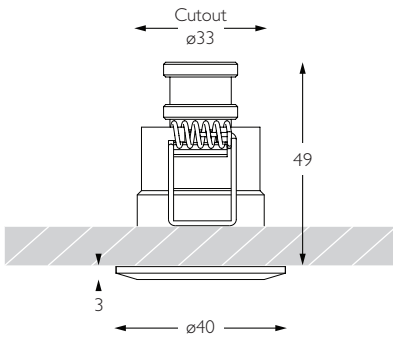

Cutout ø33mm

Ceiling Thickness 3 - 25mm

Minimum Ceiling Void 20mm above top of luminaire module

System Power 1.6W

Module Output 140lm **Absolute Output** 113lm

LOR 81%

Glare Cut Off 30°

Glare Comfort Cut Off 68°

Colour Temperature 3000K | 2700K | *

CRI Ra: 95 **TM-30** Rf: 93 Rg: 99

Optic 30°

Gear Type Dimmable options available

Gear Location Remote - No access through cutout for dimmable drivers

Weight AL BK WH - 53g | RB PB - 101g

* Please enquire as to the availability of non-standard Colour Temperatures

Glare Diagram

Cut Off: 30°
Glare Comfort Cut Off: 68°

Minimo Fixed Circular is a miniature recessed LED luminaire providing high performance accent lighting from a compact source with minimal glare. With 95CRI, Minimo Fixed is perfect for use in colour-critical applications. Tool-less, site changeable optics allow flexibility in varying environments. Minimo Fixed is machined from aerospace grade 6063-T6 aluminium or brass, and is available as standard in white, black, polished brass, rubbed bronze and brushed aluminium finishes, and delivers a lumen package of 140lm at 1.6W.