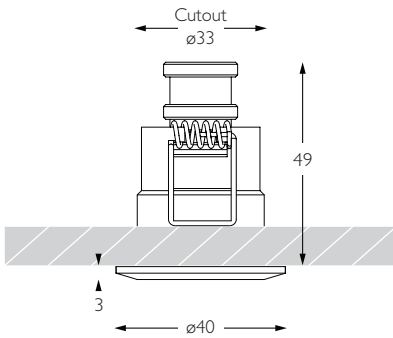

Cutout ø33mm

Ceiling Thickness 3 - 25mm

Minimum Ceiling Void 20mm above top of luminaire module

System Power 1.6W

Module Output 140lm **Absolute Output** 124lm

LOR 89%

Glare Cut Off 30°

Glare Comfort Cut Off 68°

* Please enquire as to the availability of non-standard Colour Temperatures

Glare Diagram

Cut Off: 30°
Glare Comfort Cut Off: 68°

Minimo Fixed Circular is a miniature recessed LED luminaire providing high performance accent lighting from a compact source with minimal glare. With 95CRI, Minimo Fixed is perfect for use in colour-critical applications. Tool-less, site changeable optics allow flexibility in varying environments. Minimo Fixed is machined from aerospace grade 6063-T6 aluminium or brass, and is available as standard in white, black, polished brass, rubbed bronze and brushed aluminium finishes, and delivers a lumen package of 140lm at 1.6W.

Product Photometry independently tested in accordance with LM-79

Distance (m)	Beam Diameter (m)	Illuminance (lx)
1m	0.21m	1,193 lx
2m	0.42m	298 lx
3m	0.63m	133 lx
4m	0.84m	75 lx
5m	1.05m	48 lx

-
-
-
-
-
-
-
-
-
-