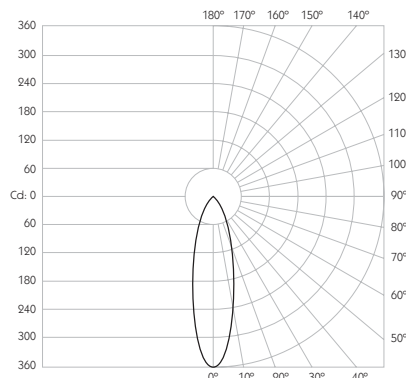

Colour Temperature 3000K | 2700K | *

CRI Ra: 95 **TM-30** Rf: 93 Rg: 99

Optic 30°

Gear Type Dimmable options available

Gear Location Remote - No access through cutout for dimmable drivers

Weight AL BK WH - 53g | RB PB - 101g

* Please enquire as to the availability of non-standard Colour Temperatures

Glare Diagram

Cut Off: 30°
Glare Comfort Cut Off: 68°

Minimo Fixed Circular is a miniature recessed LED luminaire providing high performance accent lighting from a compact source with minimal glare. With 95CRI, Minimo Fixed is perfect for use in colour-critical applications. Tool-less, site changeable optics allow flexibility in varying environments. Minimo Fixed is machined from aerospace grade 6063-T6 aluminium or brass, and is available as standard in white, black, polished brass, rubbed bronze and brushed aluminium finishes, and delivers a lumen package of 140lm at 1.6W.

Product Photometry independently tested in accordance with LM-79

IP 20	95 CRI	CE	ETL US
LED	1.6W	3.2V 500mA	PART L
33	0.5m		

Circular Bezel

RC-602-AL-XX9530	
RC-602-RB-XX9530	
RC-602-PB-XX9530	
RC-602-BK-XX9530	
RC-602-WH-XX9530	

Product Photometry independently tested in accordance with LM-79

Distance (m)	Beam Diameter (m)	Illuminance (lx)
1m	1.15m	125 lx
2m	2.31m	31 lx
3m	3.46m	14 lx
4m	4.62m	8 lx
5m	5.77m	5 lx

IP 20	95 CRI	CE	ETL US
LED	1.6W	3.2V 500mA	PART L
33	0.5m		