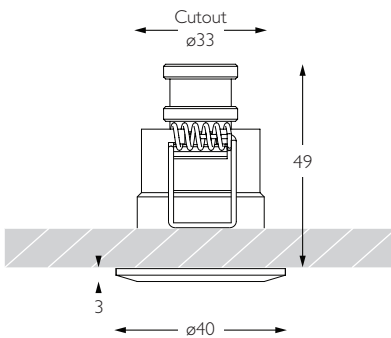

CRI Ra: 95 **TM-30** Rf: 93 Rg: 99

Optic 60°

Gear Type Dimmable options available

Gear Location Remote - No access through cutout for dimmable drivers

Weight AL BK WH - 53g | RB PB - 101g

* Please enquire as to the availability of non-standard Colour Temperatures

Glare Diagram

Cut Off: 30°
Glare Comfort Cut Off: 68°

Minimo Fixed Circular is a miniature recessed LED luminaire providing high performance accent lighting from a compact source with minimal glare. With 95CRI, Minimo Fixed is perfect for use in colour-critical applications. Tool-less, site changeable optics allow flexibility in varying environments. Minimo Fixed is machined from aerospace grade 6063-T6 aluminium or brass, and is available as standard in white, black, polished brass, rubbed bronze and brushed aluminium finishes, and delivers a lumen package of 140lm at 1.6W.

Product Photometry independently tested in accordance with LM-79

Distance (m)	Beam Diameter (m)	Illuminance (lx)
1m	1.15m	125 lx
2m	2.31m	31 lx
3m	3.46m	14 lx
4m	4.62m	8 lx
5m	5.77m	5 lx

IP 20	95 CRI	CE	ETL US
LED	1.6W	3.2V 500mA	PART L
33	0.5m		