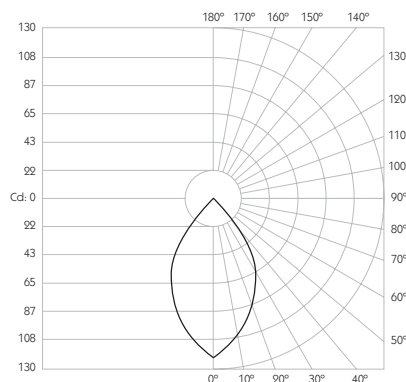

Ceiling Thickness 3 - 25mm

Minimum Ceiling Void 20mm above top of luminaire module

System Power 1.6W

Module Output 140lm **Absolute Output** 124lm

LOR 89%

Glare Cut Off 30°

Glare Comfort Cut Off 68°

Colour Temperature 3000K | 2700K | *

CRI Ra: 95 **TM-30** Rf: 93 Rg: 99

Optic 60°

Gear Type Dimmable options available

Gear Location Remote - No access through cutout for dimmable drivers

Weight AL BK WH - 53g | RB PB - 101g

* Please enquire as to the availability of non-standard Colour Temperatures

Product Photometry independently tested in accordance with LM-79

Distance (m)	Beam Diameter (m)	Illuminance (lx)
1m	1.15m	125 lx
2m	2.31m	31 lx
3m	3.46m	14 lx
4m	4.62m	8 lx
5m	5.77m	5 lx

IP 20	95 CRI	CE	ETL US
LED	1.6W	3.2V 500mA	PART L
33	0.5m		