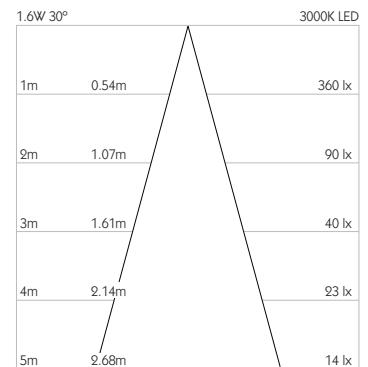

Colour Temperature 3000K | 2700K | *

CRI Ra: 95 **TM-30** Rf: 93 Rg: 99

Optic 30°

Gear Type Dimmable options available

Gear Location Remote - No access through cutout for dimmable drivers

Weight AL BK WH - 53g | RB PB - 101g

Product Photometry independently tested in accordance with LM-79

IP 20	95 CRI	CE	ETL US
LED	1.6W	3.2V 500mA	PART L
33	0.5m		

Circular Bezel

RC-602-AL-XX9530	
RC-602-RB-XX9530	
RC-602-PB-XX9530	
RC-602-BK-XX9530	
RC-602-WH-XX9530	

Product Photometry independently tested in accordance with LM-79

Distance (m)	Beam Diameter (m)	Illuminance (lx)
1m	1.15m	125 lx
2m	2.31m	31 lx
3m	3.46m	14 lx
4m	4.62m	8 lx
5m	5.77m	5 lx

IP 20	95 CRI	CE	ETL US
LED	1.6W	3.2V 500mA	PART L
33	0.5m		