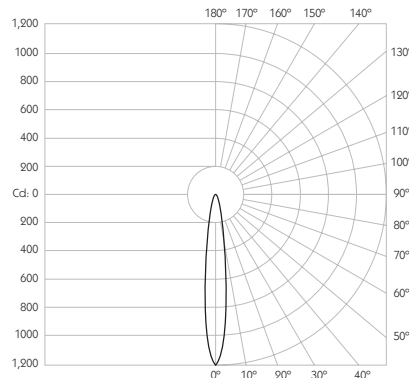

Colour Temperature 3000K | 2700K | *

CRI Ra: 95 **TM-30** Rf: 93 Rg: 99

Optic 12°

Gear Type Dimmable options available

Gear Location Remote - No access through cutout for dimmable drivers

Weight AL BK WH - 53g | RB PB - 101g

* Please enquire as to the availability of non-standard Colour Temperatures

Glare Diagram

Cut Off: 30°
Glare Comfort Cut Off: 68°

Minimo Fixed Circular is a miniature recessed LED luminaire providing high performance accent lighting from a compact source with minimal glare. With 95CRI, Minimo Fixed is perfect for use in colour-critical applications. Tool-less, site changeable optics allow flexibility in varying environments. Minimo Fixed is machined from aerospace grade 6063-T6 aluminium or brass, and is available as standard in white, black, polished brass, rubbed bronze and brushed aluminium finishes, and delivers a lumen package of 140lm at 1.6W.

Product Photometry independently tested in accordance with LM-79

Distance (m)	Beam Diameter (m)	Illuminance (lx)
1m	0.21m	1,193 lx
2m	0.42m	298 lx
3m	0.63m	133 lx
4m	0.84m	75 lx
5m	1.05m	48 lx

-
-
-
-
-
-
-
-
-
-